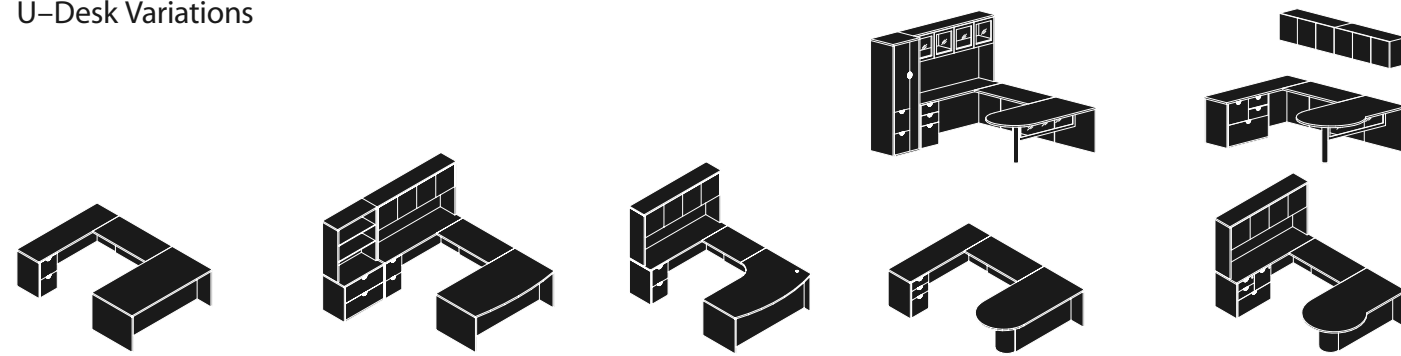

Atlanta Office Furniture

InStock Program | Jade

Desk & Credenza Variations

L-Desk Variations

U-Desk Variations

Storage

Conference Tables

Occasional Tables | Guest Chairs | Task Chairs

Accessories

Finish colors shown are representational only. Finish samples are available for reference.

Wood Finishes. satin

Fabric. guest chairs

Top Edge Profile

Pull

Details