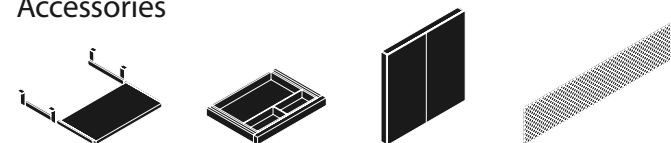

Atlanta Office Furniture

InStock Program | Jade

Desk & Credenza Variations

L-Desk Variations

U-Desk Variations

Storage

Conference Tables

Occasional Tables | Guest Chairs | Task Chairs

Accessories

Finish colors shown are representational only. Finish samples are available for reference.

Wood Finishes. satin

Fabric. guest chairs

Top Edge Profile

Pull

Details