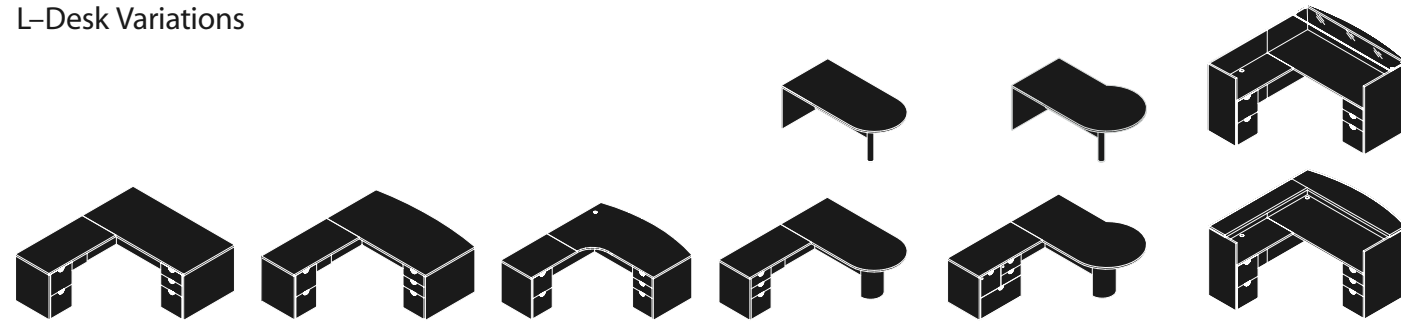

Atlanta Office Furniture

InStock Program | Jade

Desk & Credenza Variations

L-Desk Variations

U-Desk Variations

Storage

Conference Tables

Occasional Tables | Guest Chairs | Task Chairs

Accessories

Finish colors shown are representational only. Finish samples are available for reference.

Wood Finishes. satin

Fabric. guest chairs

Top Edge Profile

Pull

Details