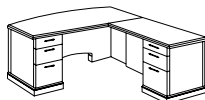

BELMONT 7130/7131/7132

7130 EXECUTIVE CHERRY FINISH / 7131 SUNSET CHERRY FINISH / 7132 BROWN CHERRY FINISH

ITEM	DESCRIPTION	MODEL	W"	D"	H"	WT. (lbs.)	CUBIC FT.	LIST PRICE
Executive Desk	• Box / box / file drawer per pedestal • Center drawer with wood pencil tray • Radius shaped top	7130/7131/7132-36	72	36	30	335	59.3	$ 2383.00

Credenza	• Box with wood pencil tray / box / file drawer per pedestal • Designed for use in wall unit applications	7130/7131/7132-21	72	24	30	284	41.4	$ 1938.00

Credenza with Full Return Base Mouldings	• Box with wood pencil tray / box / file drawer per pedestal • Full return, base moulding	7130/7131/7132-23	73.5	24	30	287	41.4	$ 1938.00

Lateral File Credenza	• Four lateral file drawers	7130/7131/7132-277	72	24	30	335	41.4	$ 2285.00

Right Computer "L"	Desk:	7130/7131/7132-27 (R)	72	84	30	463	86.6	$ 3576.00
	• Box / box / file drawer	-570 Left Sgl Ped Desk	72	36	30	287	59.3	2235.00
Left Computer "L"		-379 R Sgl Ped Computer Return	48	24	30	176	27.3	1341.00

	Return:	7130/7131/7132-28 (L)	72	84	30	463	86.6	$ 3576.00
	• Computer storage cabinet	-580 Right Sgl Ped Desk	72	36	30	287	59.3	2235.00
	• Power manager	-389 L Sgl Ped Computer Return	48	24	30	176	27.3	1341.00
	• Cable accessible							

Right Corner "L" Desk		7130/7131/7132-50 (R)	72	86.5	30	550	91.1	$ 5022.00
		-770 L Corner Sgl Ped Desk	72	48	30	300	70.8	3600.00
Left Corner "L" Desk		-279 R Sgl Ped Return	38.5	24	30	250	20.3	1422.00

		7130/7131/7132-51 (L)	72	86.5	30	550	91.1	$ 5022.00
		-780 R Corner Sgl Ped Desk	72	48	30	300	70.8	3600.00
		-289 Right Sgl Ped Return	38.5	24	30	250	20.3	1422.00

Right Executive "L"	• Box / box / file drawer per pedestal	7130/7131/7132-57 (R)	72	84	30	477	87.1	$ 3576.00
		-570 Left Sgl Ped Desk	72	36	30	287	59.3	2235.00
Left Executive "L"		-579 Right Sgl Ped Return	48	24	30	190	27.8	1341.00