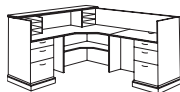

ITEM	DESCRIPTION	MODEL	W"	D"	H"	WT. (lbs.)	CUBIC FT.	LIST PRICE
Right Reception "L"	• Box / box with dividers / file drawer per pedestal • Grommets in desk top corners and in approach panel	7130/7131/7132-66 (R)	73.5	89.25	43	630	129.4	$ 5742.00
		-680 Left Sgl Ped Desk	73.5	40.5	43	350	86.3	3405.00
Left Reception "L"	• Grommet on return top • Bottom two drawers in each pedestal lock • Two letter organizers	-179 Right Sgl Ped Return	48.75	26.5	42	200	37.9	1587.00
		-523 Risers				80	5.2	750.00
		7130/7131/7132-67 (L)	73.5	89.25	43	630	129.4	$ 5742.00
		-690 Right Sgl Ped Desk	73.5	40.5	43	350	86.3	3405.00
		-189 Left Sgl Ped Return	48.75	26.5	42	200	37.9	1587.00
		-524 Risers				80	5.2	750.00