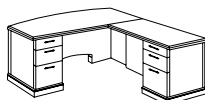

7130/7131/7132-51 (L)	72	86.5	30	550	91.1	$ 5022.00
		-780 R Corner Sgl Ped Desk	72	48	30	300	70.8	3600.00
		-289 Right Sgl Ped Return	38.5	24	30	250	20.3	1422.00

Right Executive "L"	• Box / box / file drawer per pedestal	7130/7131/7132-57 (R)	72	84	30	477	87.1	$ 3576.00
		-570 Left Sgl Ped Desk	72	36	30	287	59.3	2235.00
Left Executive "L"		-579 Right Sgl Ped Return	48	24	30	190	27.8	1341.00