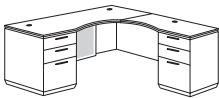

Right Executive "L"	• Box / box / file drawer per pedestal	7023/7024-47 (R)	72	84	30	478	81.5	$ 4063.00
Right Executive "L" (Flat Pack)	• Pencil tray in top box drawers	-570 Exec L Sgl Ped Desk	72	36	30	296	55.1	2391.00
	• Knee-hole locking pedestals	-579 Right Sgl Ped Return	48	25	30	182	26.4	1673.00
Left Executive "L"	• Grommets in corners of each top	7023/7024-47FP (R)	72	84	30	490	54.8	$ 3524.00
Left Executive "L" (Flat Pack)		-3617 Desk Top, Modesty				120	11.2	778.00
		-363 Desk L Assem Ped				130	14.3	821.00
		-5702 Desk Support Ped				60	14.3	521.00
		-5791 R Return Top, Modesty				80	5.1	753.00
		-212 R Return Assem Ped				100	9.9	650.00
		7023/7024-48 (L)	72	84	30	478	81.5	$ 4063.00
		-580 Exec R Sgl Ped Desk	72	36	30	296	55.1	2391.00
		-589 Left Sgl Ped Return	48	25	30	182	26.4	1673.00
		7023/7024-48FP (L)	72	84	30	490	54.8	$ 3524.00
		-3618 Desk Top, Modesty				120	11.2	778.00
		-362 Desk R Assem Ped				130	14.3	821.00
		-5802 Desk Support Ped				60	14.3	521.00
		-5891 L Return Top, Modesty				80	5.1	753.00
		-213 L Return Assem Ped				100	9.9	650.00