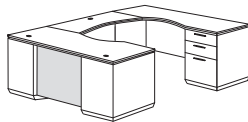

ITEM	DESCRIPTION	MODEL	W"	D"	H"	WT. (lbs.)	CUBIC FT.	LIST PRICE
Right Executive Bow Front "U"	• Box / box / file drawer per pedestal	7023/7024-57B (R)	72	114	30	653	113.8	$ 5136.00
Right Executive Bow Front "U" (Flat Pack)	• Pencil tray in top box drawer	-570B Exec L Sgl Bow Assem Ped	72	42	30	325	65.3	2476.00
	• Knee-hole locking pedestals	-571 Exec R Sgl Ped Cred	72	24	30	228	40.2	2053.00
Left Executive Bow Front "U"	• Grommets in corners of desk top	-59 "U" Bridge	48	24	30	100	8.3	607.00
Left Executive Bow Front "U" (Flat Pack)	• Cable grommet in approach panel of credenza							
	• Bridge has cable grommet in top panel	7023/7024-57BFP (R)				660	75.5	$ 4524.00
		-3717 Bow Front Desk Top, Modesty				125	12.5	803.00
		-363 Desk Left Assembled Ped				130	14.3	821.00
		-5702 Left Desk Support Ped				60	14.3	521.00
		-211 Credenza Top, Modesty Panel				110	6.3	570.00
		-212 Cred Right Assembled Ped				100	9.9	650.00
		-2101 Credenza Support Pedestal				35	9.9	552.00
		-59 "U" Bridge				100	8.3	607.00
		7023/7024-58B (L)	72	114	30	653	113.8	$ 5136.00
		-580B Exec R Sgl Bow Assem Ped	72	42	30	325	65.3	2476.00
		-581 Exec L Sgl Ped Credenza	72	24	30	228	40.2	2053.00
		-59 "U" Bridge	48	24	30	100	8.3	607.00
		7023/7024-58BFP (L)				660	75.5	$ 4524.00
		-3718 Bow Front Desk Top, Modesty				125	12.5	803.00
		-362 Desk Right Assembled Ped				130	14.3	821.00
		-5802 Desk Support Ped				60	14.3	521.00
		-211 Credenza Top, Modesty Panel				110	6.3	570.00
		-213 Credenza Left Pedestal				100	9.9	650.00
		-2102 Credenza Support Pedestal				35	9.9	552.00
		-59 "U" Bridge				100	8.3	607.00
Right Executive "U"	• Box / box / file drawer per pedestal	7023/7024-57 (R)	72	108	30	624	103.6	$ 5050.00
Right Executive "U" (Flat Pack)	• Pencil tray in top box drawer	-570 Exec L Sgl Ped Desk	72	36	30	296	55.1	2391.00
	• Knee-hole locking pedestals	-571 Exec R Sgl Ped Cred	72	24	30	228	40.2	2053.00
Left Executive "U"	• Grommets in corners of desk top	-59 "U" Bridge	48	24	30	100	8.3	607.00
Left Executive "U" (Flat Pack)	• Cable grommet in approach panel of credenza							
	• Bridge has cable grommet in top panel	7023/7024-57FP (R)	72	108	30	655	74.2	$ 4474.00
		-3617 Desk Top, Modesty				120	11.2	778.00
		-363 Desk Left Assem Ped				130	14.3	821.00
		-5702 L Desk Support Ped				60	14.3	521.00
		-2117 Cred Top, Modesty				110	6.3	545.00
		-212 Cred R Assem Ped				100	9.9	650.00
		-2101 Cred Support Ped				35	9.9	552.00
		-59 "U" Bridge				100	8.3	607.00
		7023/7024-58 (L)	72	108	30	624	103.6	$ 5050.00
		-580 Exec R Sgl Ped Desk	72	36	30	296	55.1	2391.00
		-581 Exec L Sgl Ped Cred	72	24	30	228	40.2	2053.00
		-59 "U" Bridge	48	24	30	100	8.3	607.00
		7023/7024-58FP (L)	72	108	30	655	74.2	$ 4474.00
		-3618 Desk Top, Modesty				120	11.2	778.00
		-362 Desk R Assem Ped				130	14.3	821.00
		-5802 Desk Support Ped				60	14.3	521.00
		-2118 Cred Top, Modesty				110	6.3	545.00
		-213 Cred Left Pedestal				100	9.9	650.00
		-2102 Cred Support Ped				35	9.9	552.00
		-59 "U" Bridge				100	8.3	607.00