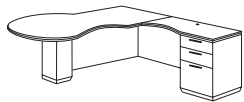

ITEM	DESCRIPTION	MODEL	W"	D"	H"	WT. (lbs.)	CUBIC FT.	LIST PRICE
66" Right Executive "L"	• Box / box / file drawer per pedestal	7023/7024-27 (R)	66	78	30	432	69.4	$ 3910.00
66" Right Executive "L" (Flat Pack)	• Pencil tray in top box drawers	-370 Exec Left Sgl Ped Desk	66	30	30	250	43.0	2237.00
	• Knee-hole locking pedestals	-579 Right Sgl Ped Return	48	25	30	180	26.4	1673.00
66" Left Executive "L"	• Grommets in corners of desk top	7023/7024-27FP (R)	66	78	30	445	47.6	$ 3395.00
66" Left Executive "L" (Flat Pack)	• Grommet in return top	-3017 Desk Top, Modesty				100	10.8	662.00
		-303 Desk Left Assem Ped				120	10.9	772.00
		-2702 L Desk Support Ped				50	10.9	558.00
		-5791 R Return Top, Modesty				80	5.1	753.00
		-212 R Return Assem Ped				100	9.9	650.00
		7023/7024-28 (L)	66	78	30	432	69.4	$ 3910.00
		-380 Exec R Sgl Ped Desk	66	30	30	250	43.0	2237.00
		-589 Left Sgl Ped Return	48	25	30	182	26.4	1673.00
		7023/7024-28FP (L)	66	78	30	445	47.6	$ 3395.00
		-3018 Desk Top, Modesty				100	10.8	662.00
		-302 Desk Right Assem Ped				120	10.9	772.00
		-2802 R Desk Support Ped				50	10.9	558.00
		-5891 L Return Top, Modesty				80	5.1	753.00
		-213 L Return Assem Ped				100	9.9	650.00
Right Peninsula "L" (Partially Assembled)	• Box / box / file drawer in the return pedestal	7023/7024-45 (R)	72	90	30	417	123.2	$ 3346.00
Right Peninsula "L" (Flat Pack)	• Pencil tray in the top box drawer	-521 L Pen Desk Top, Base, Support				189	11.0	1410.00
	• Knee-hole locking pedestal	-113 Peninsula Desk Post				46	4.3	263.00
Left Peninsula "L" (Partially Assembled)	• Grommet on return top	-579 Right Return	48	25	30	182	26.4	1673.00
Left Peninsula "L" (Flat Pack)	• Peninsula desks require assembly	7023/7024-45FP (R)	72	90	30	415	30.3	$ 3076.00
		-521 L Pen Desk Top, Base, Support				189	11.0	1410.00
		-113 Peninsula Desk Post				46	4.3	263.00
		-5791 R Return Top, Modesty Panel				80	5.1	753.00
		-212 R Return Assembled Ped				100	9.9	650.00
		7023/7024-46 (L)	72	90	30	417	123.2	$ 3346.00
		-531 R Pen Desk Top, Base, Support				189	11.0	1410.00
		-113 Peninsula Desk Post				46	4.3	263.00
		-589 Left Return	48	25	30	182	26.4	1673.00
		7023/7024-46FP (L)	72	90	30	415	30.3	$ 3076.00
		-531 R Pen Desk Top, Base, Support				189	11.0	1410.00
		-113 Peninsula Desk Post				46	4.3	263.00
		-5891 L Return Top, Modesty Panel				80	5.1	753.00
		-213 L Return Assembled Ped				100	9.9	650.00