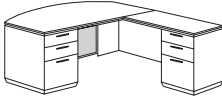

ITEM	DESCRIPTION	MODEL	W"	D"	H"	WT. (lbs.)	CUBIC FT.	LIST PRICE
Right Executive Bow Front "L"	• Box / box / file drawer per pedestal	7023/7024-47B (R)	72	90	30	487	91.7	$ 4150.00
Right Executive Bow Front "L" (Flat Pack)	• Pencil tray in top box drawers	-570B Exec L Sgl Bow Assem Ped	72	42	30	325	65.3	2476.00
	• Knee-hole locking pedestals	-579 R Sgl Pedestal Return	48	25	30	182	26.4	1673.00
Left Executive Bow Front "L"	• Grommets in desk top corners and return modesty panel	7023/7024-47BFP (R)				496	56.1	$ 3549.00
Left Executive Bow Front "L" (Flat Pack)		-3717 Bow Frit Desk Top, Modesty				125	12.5	803.00
		-363 Desk Left Assembled Ped				130	14.3	821.00
		-5702 Desk Support Ped				60	14.3	521.00
		-5791 R Return Top, Modesty				80	5.1	753.00
		-212 R Return Assembled Ped				100	9.9	650.00
		7023/7024-48B (L)	72	90	30	507	91.7	$ 4150.00
		-580B Exec R Sgl Bow Assem Ped	72	42	30	325	65.3	2476.00
		-589 Lt Sgl Pedestal Return	48	25	30	182	26.4	1673.00
		7023/7024-48BFP (L)				507	56.1	$ 3549.00
		-3718 Bow Frit Desk Top, Modesty				125	12.5	803.00
		-362 Desk Right Assembled Ped				130	14.3	821.00
		-5802 Desk Support Ped				60	14.3	521.00
		-5891 L Return Top, Modesty				80	5.1	753.00
		-213 L Return Assembled Pedestal				100	9.9	650.00