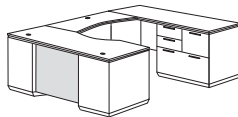

ITEM	DESCRIPTION	MODEL	W"	D"	H"	WT. (lbs.)	CUBIC FT.	LIST PRICE
Right Personal File Bow Front "U"	Desk:	7023/7024-507B (R)	72	114	30	672	113.8	$ 5597.00
Right Personal File Bow Front "U" (Flat Pack)	• Box/box/file drawer	-5708 Exec L Sgl Bow Assem Ped	72	42	30	325	65.3	2476.00
	• Pencil tray in top box drawer	-527 R Sgl Personal File Cred	72	24	30	288	40.2	2513.00
Left Personal File Bow Front "U"	• Knee-hole locking pedestal	-59 "U" Bridge	48	24	30	100	8.3	607.00
Left Personal File Bow Front "U" (Flat Pack)	Credenza:	7023/7024-507BFP (R)				736	85.3	$ 4916.00
	• Box / box / personal file / lateral file in pedestal	-3717 Bow Front Desk Top, Modesty				125	12.5	803.00
	• Central locking pedestal	-363 Desk Left Assembled Pedestal				130	14.3	821.00
	• Pencil tray in the top box drawer	-5702 Left Desk Support Ped				60	14.3	521.00
	• Cable grommet in the approach panel	-5401 Credenza Top, Modesty				128	5.6	490.00
		-5272 Cred Assem Personal File Ped				163	20.4	1121.00
	Bridge:	-2101 Credenza Support Pedestal				35	9.9	552.00
	• Cable grommet in top panel	-59 "U" Bridge				100	8.3	607.00
		7023/7024-508B (L)	72	114	30	672	113.8	$ 5597.00
		-580B Exec R Sgl Bow Assem Ped	72	42	30	325	65.3	2476.00
		-528 L Sgl Personal File Cred	72	24	30	288	40.2	2513.00
		-59 "U" Bridge	48	24	30	100	8.3	607.00
		7023/7024-508BFP (L)				736	85.3	$ 4916.00
		-3718 Bow Front Desk Top, Modesty				125	12.5	803.00
		-362 Desk Right Assembled Ped				130	14.3	821.00
		-5802 Right Desk Support Ped				60	14.3	521.00
		-5401 Credenza Top, Modesty				128	5.6	490.00
		-5272 Cred Assem Personal File Ped				163	20.4	1121.00
		-2102 Credenza Support Pedestal				35	9.9	552.00
		-59 "U" Bridge				100	8.3	607.00
Right Personal File "U"	Desk:	7023/7024-507 (R)	72	108	30	684	103.6	$ 5510.00
Right Personal File "U" (Flat Pack)	• Box / box / file drawer	-570 Exec Left Sgl Ped Desk	72	36	30	296	55.1	2391.00
	• Pencil tray in top box drawer	-527 R Sgl Personal File Cred	72	24	30	288	40.2	2513.00
Left Personal File "U"	• Knee-hole locking pedestal	-59 "U" Bridge	48	24	30	100	8.3	607.00
Left Personal File "U" (Flat Pack)	Credenza:	7023/7024-507FP (R)	72	108	30	736	84.0	$ 4891.00
	• Box / box / personal file / lateral file in pedestal	-3617 Desk Top, Modesty				120	11.2	778.00
	• Central locking pedestal	-363 Desk Left Assembled Pedestal				130	14.3	821.00
	• Pencil tray in the top box drawer	-5702 Left Desk Support Pedestal				60	14.3	521.00
	• Cable grommet in the approach panel	-5401 Credenza Top, Modesty				128	5.6	490.00
		-5272 Cred Assem Personal File Ped				163	20.4	1121.00
	Bridge:	-2101 Credenza Support Pedestal				35	9.9	552.00
	• Cable grommet in top panel	-59 "U" Bridge				100	8.3	607.00
		7023/7024-508 (L)	72	108	30	684	103.6	$ 5510.00
		-580 Exec Right Sgl Pedestal Desk	72	36	30	296	55.1	2391.00
		-528 Left Sgl Personal File Cred	72	24	30	288	40.2	2513.00
		-59 "U" Bridge	48	24	30	100	8.3	607.00
		7023/7024-508FP (L)	72	108	30	736	84.0	$ 4891.00
		-3618 Desk Top, Modesty				120	11.2	778.00
		-362 Desk Right Assembled Ped				130	14.3	821.00
		-5802 Right Desk Support Pedestal				60	14.3	521.00
		-5401 Credenza Top, Modesty				128	5.6	490.00
		-5272 Cred Assem Personal File Ped				163	20.4	1121.00
		-2102 Credenza Support Pedestal				35	9.9	552.00
		-59 "U" Bridge				100	8.3	607.00