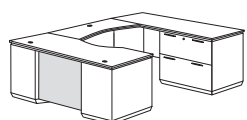

ITEM	DESCRIPTION	MODEL	W"	D"	H"	WT. (lbs.)	CUBIC FT.	LIST PRICE
Right Lateral File Bow Front "U"	Desk:	7023/7024-537B (R)	72	114	30	693	113.8	$ 5566.00
Right Lateral File Bow Front "U" (Flat Pack)	• Box / box / file drawer	-570B Exec L Sgl Bow Assem Ped	72	42	30	325	65.3	2476.00
	• Pencil tray in top box drawer	-547 R Sgl Lateral File Credenza	72	24	30	268	40.2	2482.00
Left Lateral File Bow Front "U"	• Knee-hole locking pedestal	-59 "U" Bridge	48	24	30	100	8.3	607.00
Left Lateral File Bow Front "U" (Flat Pack)	Credenza:	7023/7024-537BFP (R)				710	85.3	$ 4916.00
	• Two lateral file drawers	-3717 Bow Front Desk Top, Modesty				125	12.5	803.00
	• Central locking pedestal	-363 Desk Left Assembled Ped				130	14.3	821.00
	• Cable grommet in modesty panel	-5702 Left Desk Support Ped				60	14.3	521.00
		-5401 Credenza Top, Modesty				128	5.6	490.00
	Bridge:	-5472 Cred R Assembled File Ped				132	20.4	1121.00
	• Cable grommet in top panel	-2101 Credenza Support Pedestal				35	9.9	552.00
		-59 "U" Bridge				100	8.3	607.00
		7023/7024-538B (L)	72	114	30	693	113.8	$ 5566.00
		-580B Exec R Sgl Bow Assem Ped	72	42	30	325	65.3	2476.00
		-548 L Sgl Lateral File Credenza	72	24	30	268	40.2	2482.00
		-59 "U" Bridge	48	24	30	100	8.3	607.00
		7023/7024-538BFP (L)				710	85.3	$ 4916.00
		-3718 Bow Front Desk Top, Modesty				125	12.5	803.00
		-362 Desk Right Assembled Ped				130	14.3	821.00
		-5802 Right Desk Support Ped				60	14.3	521.00
		-5401 Credenza Top, Modesty				128	5.6	490.00
		-5472 Cred Left Assem File Ped				132	20.4	1121.00
		-2102 Credenza Support Pedestal				35	9.9	552.00
		-59 "U" Bridge				100	8.3	607.00
		7023/7024-537 (R)	72	108	30	664	103.6	$ 5479.00
Right Lateral File "U"	Desk:	-570 Exec Left Sgl Ped Desk	72	36	30	296	55.1	2391.00
Right Lateral File "U" (Flat Pack)	• Box / box / file drawer	-547 R Sgl Lateral File Cred	72	24	30	268	40.2	2482.00
	• Pencil tray in top box drawer	-59 "U" Bridge	48	24	30	100	8.3	607.00
Left Lateral File "U"	• Knee-hole locking pedestal							
Left Lateral File "U" (Flat Pack)	Credenza:	7023/7024-537FP (R)	72	108	30	705	84.0	$ 4891.00
	• Two lateral file drawers	-3617 Desk Top, Modesty				120	11.2	778.00
	• Central locking pedestal	-363 Desk Left Assem Ped				130	14.3	821.00
		-5702 L Desk Support Ped				60	14.3	521.00
		-5401 Cred Top, Modesty				128	5.6	490.00
	Bridge:	-5472 Cred R Assem File Ped				132	20.4	1121.00
	• Cable grommet in top panel	-2101 Cred Support Ped				35	9.9	552.00
		-59 "U" Bridge				100	8.3	607.00
		7023/7024-538 (L)	72	108	30	664	103.6	$ 5479.00
		-580 Exec R Sgl Ped Desk	72	36	30	296	55.1	2391.00
		-548 L Sgl Lateral File Cred	72	24	30	268	40.2	2482.00
		-59 "U" Bridge	48	24	30	100	8.3	607.00
		7023/7024-538FP (L)	72	108	30	705	84.0	$ 4891.00
		-3618 Desk Top, Modesty				120	11.2	778.00
		-362 Desk Right Assem Ped				130	14.3	821.00
		-5802 R Desk Support Ped				60	14.3	521.00
		-5401 Cred Top, Modesty				128	5.6	490.00
		-5472 Cred L Assem File Ped				132	20.4	1121.00
		-2102 Cred Support Ped				35	9.9	552.00
		-59 "U" Bridge				100	8.3	607.00