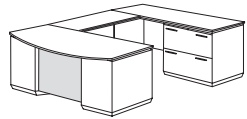

ITEM	DESCRIPTION	MODEL	W"	D"	H"	WT. (lbs.)	CUBIC FT.	LIST PRICE
Right Lateral File Bow Front "U"	Desk:	7023/7024-537B (R)	72	114	30	693	113.8	$ 5566.00
Right Lateral File Bow Front "U" (Flat Pack)	• Box / box / file drawer	-570B Exec L Sgl Bow Assem Ped	72	42	30	325	65.3	2476.00
	• Pencil tray in top box drawer	-547 R Sgl Lateral File Credenza	72	24	30	268	40.2	2482.00
Left Lateral File Bow Front "U"	• Knee-hole locking pedestal	-59 "U" Bridge	48	24	30	100	8.3	607.00
Left Lateral File Bow Front "U" (Flat Pack)	Credenza:	7023/7024-537BFP (R)				710	85.3	$ 4916.00
	• Two lateral file drawers	-3717 Bow Front Desk Top, Modesty				125	12.5	803.00
	• Central locking pedestal	-363 Desk Left Assembled Ped				130	14.3	821.00
	• Cable grommet in modesty panel	-5702 Left Desk Support Ped				60	14.3	521.00
		-5401 Credenza Top, Modesty				128	5.6	490.00
	Bridge:	-5472 Cred R Assembled File Ped				132	20.4	1121.00
	• Cable grommet in top panel	-2101 Credenza Support Pedestal				35	9.9	552.00
		-59 "U" Bridge				100	8.3	607.00
		7023/7024-538B (L)	72	114	30	693	113.8	$ 5566.00
		-580B Exec R Sgl Bow Assem Ped	72	42	30	325	65.3	2476.00
		-548 L Sgl Lateral File Credenza	72	24	30	268	40.2	2482.00
		-59 "U" Bridge	48	24	30	100	8.3	607.00
		7023/7024-538BFP (L)				710	85.3	$ 4916.00
		-3718 Bow Front Desk Top, Modesty				125	12.5	803.00
		-362 Desk Right Assembled Ped				130	14.3	821.00
		-5802 Right Desk Support Ped				60	14.3	521.00
		-5401 Credenza Top, Modesty				128	5.6	490.00
		-5472 Cred Left Assem File Ped				132	20.4	1121.00
		-2102 Credenza Support Pedestal				35	9.9	552.00
		-59 "U" Bridge				100	8.3	607.00
		7023/7024-537 (R)	72	108	30	664	103.6	$ 5479.00
Right Lateral File "U"	Desk:	-570 Exec Left Sgl Ped Desk	72	36	30	296	55.1	2391.00
Right Lateral File "U" (Flat Pack)	• Box / box / file drawer	-547 R Sgl Lateral File Cred	72	24	30	268	40.2	2482.00
	• Pencil tray in top box drawer	-59 "U" Bridge	48	24	30	100	8.3	607.00
Left Lateral File "U"	• Knee-hole locking pedestal							
Left Lateral File "U" (Flat Pack)	Credenza:	7023/7024-537FP (R)	72	108	30	705	84.0	$ 4891.00
	• Two lateral file drawers	-3617 Desk Top, Modesty				120	11.2	778.00
	• Central locking pedestal	-363 Desk Left Assem Ped				130	14.3	821.00
		-5702 L Desk Support Ped				60	14.3	521.00
		-5401 Cred Top, Modesty				128	5.6	490.00
	Bridge:	-5472 Cred R Assem File Ped				132	20.4	1121.00
	• Cable grommet in top panel	-2101 Cred Support Ped				35	9.9	552.00
		-59 "U" Bridge				100	8.3	607.00
		7023/7024-538 (L)	72	108	30	664	103.6	$ 5479.00
		-580 Exec R Sgl Ped Desk	72	36	30	296	55.1	2391.00
		-548 L Sgl Lateral File Cred	72	24	30	268	40.2	2482.00
		-59 "U" Bridge	48	24	30	100	8.3	607.00
		7023/7024-538FP (L)	72	108	30	705	84.0	$ 4891.00
		-3618 Desk Top, Modesty				120	11.2	778.00
		-362 Desk Right Assem Ped				130	14.3	821.00
		-5802 R Desk Support Ped				60	14.3	521.00
		-5401 Cred Top, Modesty				128	5.6	490.00
		-5472 Cred L Assem File Ped				132	20.4	1121.00
		-2102 Cred Support Ped				35	9.9	552.00
		-59 "U" Bridge				100	8.3	607.00