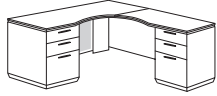

ITEM	DESCRIPTION	MODEL	W"	D"	H"	WT. (lbs.)	CUBIC FT.	LIST PRICE
66" Right Executive "L"	• Box / box / file drawer per pedestal	7023/7024-27 (R)	66	78	30	432	69.4	$ 3910.00
66" Right Executive "L" (Flat Pack)	• Pencil tray in top box drawers	-370 Exec Left Sgl Ped Desk	66	30	30	250	43.0	2237.00
	• Knee-hole locking pedestals	-579 Right Sgl Ped Return	48	25	30	180	26.4	1673.00
66" Left Executive "L"	• Grommets in corners of desk top	7023/7024-27FP (R)	66	78	30	445	47.6	$ 3395.00
66" Left Executive "L" (Flat Pack)	• Grommet in return top	-3017 Desk Top, Modesty				100	10.8	662.00
		-303 Desk Left Assem Ped				120	10.9	772.00
		-2702 L Desk Support Ped				50	10.9	558.00
		-5791 R Return Top, Modesty				80	5.1	753.00
		-212 R Return Assem Ped				100	9.9	650.00
		7023/7024-28 (L)	66	78	30	432	69.4	$ 3910.00
		-380 Exec R Sgl Ped Desk	66	30	30	250	43.0	2237.00
		-589 Left Sgl Ped Return	48	25	30	182	26.4	1673.00
		7023/7024-28FP (L)	66	78	30	445	47.6	$ 3395.00
		-3018 Desk Top, Modesty				100	10.8	662.00
		-302 Desk Right Assem Ped				120	10.9	772.00
		-2802 R Desk Support Ped				50	10.9	558.00
		-5891 L Return Top, Modesty				80	5.1	753.00
		-213 L Return Assem Ped				100	9.9	650.00
Right Peninsula "L" (Partially Assembled)	• Box / box / file drawer in the return pedestal	7023/7024-45 (R)	72	90	30	417	123.2	$ 3346.00
Right Peninsula "L" (Flat Pack)	• Pencil tray in the top box drawer	-521 L Pen Desk Top, Base, Support				189	11.0	1410.00
	• Knee-hole locking pedestal	-113 Peninsula Desk Post				46	4.3	263.00
Left Peninsula "L" (Partially Assembled)	• Grommet on return top	-579 Right Return	48	25	30	182	26.4	1673.00
Left Peninsula "L" (Flat Pack)	• Peninsula desks require assembly	7023/7024-45FP (R)	72	90	30	415	30.3	$ 3076.00
		-521 L Pen Desk Top, Base, Support				189	11.0	1410.00
		-113 Peninsula Desk Post				46	4.3	263.00
		-5791 R Return Top, Modesty Panel				80	5.1	753.00
		-212 R Return Assembled Ped				100	9.9	650.00
		7023/7024-46 (L)	72	90	30	417	123.2	$ 3346.00
		-531 R Pen Desk Top, Base, Support				189	11.0	1410.00
		-113 Peninsula Desk Post				46	4.3	263.00
		-589 Left Return	48	25	30	182	26.4	1673.00
		7023/7024-46FP (L)	72	90	30	415	30.3	$ 3076.00
		-531 R Pen Desk Top, Base, Support				189	11.0	1410.00
		-113 Peninsula Desk Post				46	4.3	263.00
		-5891 L Return Top, Modesty Panel				80	5.1	753.00
		-213 L Return Assembled Ped				100	9.9	650.00