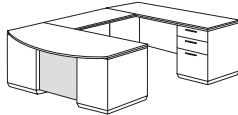

ITEM	DESCRIPTION	MODEL	W"	D"	H"	WT. (lbs.)	CUBIC FT.	LIST PRICE
Right Executive Bow Front "U"	• Box / box / file drawer per pedestal	7023/7024-57B (R)	72	114	30	653	113.8	$ 5136.00
Right Executive Bow Front "U" (Flat Pack)	• Pencil tray in top box drawer	-570B Exec L Sgl Bow Assem Ped	72	42	30	325	65.3	2476.00
	• Knee-hole locking pedestals	-571 Exec R Sgl Ped Cred	72	24	30	228	40.2	2053.00
Left Executive Bow Front "U"	• Grommets in corners of desk top	-59 "U" Bridge	48	24	30	100	8.3	607.00
Left Executive Bow Front "U" (Flat Pack)	• Cable grommet in approach panel of credenza							
	• Bridge has cable grommet in top panel	7023/7024-57BFP (R)				660	75.5	$ 4524.00
		-3717 Bow Front Desk Top, Modesty				125	12.5	803.00
		-363 Desk Left Assembled Ped				130	14.3	821.00
		-5702 Left Desk Support Ped				60	14.3	521.00
		-211 Credenza Top, Modesty Panel				110	6.3	570.00
		-212 Cred Right Assembled Ped				100	9.9	650.00
		-2101 Credenza Support Pedestal				35	9.9	552.00
		-59 "U" Bridge				100	8.3	607.00
		7023/7024-58B (L)	72	114	30	653	113.8	$ 5136.00
		-580B Exec R Sgl Bow Assem Ped	72	42	30	325	65.3	2476.00
		-581 Exec L Sgl Ped Credenza	72	24	30	228	40.2	2053.00
		-59 "U" Bridge	48	24	30	100	8.3	607.00
		7023/7024-58BFP (L)				660	75.5	$ 4524.00
		-3718 Bow Front Desk Top, Modesty				125	12.5	803.00
		-362 Desk Right Assembled Ped				130	14.3	821.00
		-5802 Desk Support Ped				60	14.3	521.00
		-211 Credenza Top, Modesty Panel				110	6.3	570.00
		-213 Credenza Left Pedestal				100	9.9	650.00
		-2102 Credenza Support Pedestal				35	9.9	552.00
		-59 "U" Bridge				100	8.3	607.00
Right Executive "U"	• Box / box / file drawer per pedestal	7023/7024-57 (R)	72	108	30	624	103.6	$ 5050.00
Right Executive "U" (Flat Pack)	• Pencil tray in top box drawer	-570 Exec L Sgl Ped Desk	72	36	30	296	55.1	2391.00
	• Knee-hole locking pedestals	-571 Exec R Sgl Ped Cred	72	24	30	228	40.2	2053.00
Left Executive "U"	• Grommets in corners of desk top	-59 "U" Bridge	48	24	30	100	8.3	607.00
Left Executive "U" (Flat Pack)	• Cable grommet in approach panel of credenza							
	• Bridge has cable grommet in top panel	7023/7024-57FP (R)	72	108	30	655	74.2	$ 4474.00
		-3617 Desk Top, Modesty				120	11.2	778.00
		-363 Desk Left Assem Ped				130	14.3	821.00
		-5702 L Desk Support Ped				60	14.3	521.00
		-2117 Cred Top, Modesty				110	6.3	545.00
		-212 Cred R Assem Ped				100	9.9	650.00
		-2101 Cred Support Ped				35	9.9	552.00
		-59 "U" Bridge				100	8.3	607.00
		7023/7024-58 (L)	72	108	30	624	103.6	$ 5050.00
		-580 Exec R Sgl Ped Desk	72	36	30	296	55.1	2391.00
		-581 Exec L Sgl Ped Cred	72	24	30	228	40.2	2053.00
		-59 "U" Bridge	48	24	30	100	8.3	607.00
		7023/7024-58FP (L)	72	108	30	655	74.2	$ 4474.00
		-3618 Desk Top, Modesty				120	11.2	778.00
		-362 Desk R Assem Ped				130	14.3	821.00
		-5802 Desk Support Ped				60	14.3	521.00
		-2118 Cred Top, Modesty				110	6.3	545.00
		-213 Cred Left Pedestal				100	9.9	650.00
		-2102 Cred Support Ped				35	9.9	552.00
		-59 "U" Bridge				100	8.3	607.00