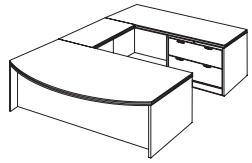

SUMMIT-COPE

ITEM	DESCRIPTION	MODEL	W"	D"	H"	WT. (lbs.)	CUBIC FT.	LIST PRICE
Right Lateral File Bow Front "U"	Desks:	7009-537B (R)	72	114	30	670	99.9	$ 4561.00
Right Lateral File Bow Front "U" (Flat Pack)	• Box with pencil tray / box with removable divider / file drawer	-570B Exec Left Sgl Bow Assem Ped	72	42	30	279	55.1	2097.00
	• Locking pedestals	-547 Exec R Sgl Lat File Assem Cred	72	24	30	292	40.2	1983.00
	• Grommet in end panel	-59 "U" Bridge	48	24	30	99	4.6	482.00
Left Lateral File Bow Front "U"								
Left Lateral File Bow Front "U" (Flat Pack)	Credenzas:	7009-537BFP (R)				721	56.1	$ 3852.00
	• Two lateral file drawers	-371 Bow Front Desk Top, Panels				211	11.3	1117.00
	• Locking pedestal	-362 Desk Assembled Ped				103	12.7	604.00
	• Grommet in back panel	-2112 Right Credenza Top, Panels				158	8.1	730.00
		-5472 Lateral File Assembled Ped				150	19.4	920.00
	Bridge:	-59 "U" Bridge	48	24	30	99	4.6	482.00
	• Grommet in modesty panel							
		7009-538B (L)	72	114	30	670	99.9	$ 4561.00
		-580B Exec R Sgl Bow Assem Ped	72	42	30	279	55.1	2097.00
		-548 Exec L Sgl Lat File Assem Cred	72	24	30	292	40.2	1983.00
		-59 "U" Bridge	48	24	30	99	4.6	482.00
		7009-538BFP (L)				721	56.1	$ 3852.00
		-371 Bow Front Desk Top, Panels				211	11.3	1117.00
		-362 Desk Assembled Ped				103	12.7	604.00
		-2113 Left Credenza Top, Panels				158	8.1	730.00
		-5472 Lateral File Assembled Ped				150	19.4	920.00
		-59 "U" Bridge	48	24	30	99	4.6	482.00