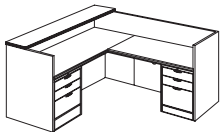

Right Reception "L"	• Box with pencil tray / box with removable divider / file drawer ped pedestal • Grommets on tops • Optional organizers -531 and -532 are also available and are found at the back of this pricer	7009-66 (R)	66	78	42	564	92.3	$ 4147.00
Right Reception "L" (Flat Pack)		-680 L Sgl Assembled Ped	66	30	42	344	55.4	2437.00
		-179 Right Sgl Assem Ped Return	48	24	42	220	36.9	1711.00
Left Reception "L"		7009-66FP (R)	66	78	42	541	40.8	$ 3451.00
Left Reception "L" (Flat Pack)		-681 Left Desk Top, Panels				200	10.2	1600.00
		-362 Desk Assembled Ped				103	12.7	604.00
		-1791 Return Top, Panels				150	7.3	693.00
		-212 Cred/Return Assembled Ped				88	10.6	554.00
		7009-67 (L)	66	78	42	564	92.3	$ 4147.00
		-690 Right Sgl Assembled Ped	66	30	42	344	55.4	2437.00
	-189 Left Sgl Assem Ped Return	48	24	42	220	36.9	1711.00	
	7009-67FP (L)	66	78	42	541	40.8	$ 3451.00	
	-691 Right Desk Top, Panels				200	10.2	1600.00	
	-362 Desk Assembled Ped				103	12.7	604.00	
	-1891 Return Top, Panels				150	7.3	693.00	
	-212 Cred/Return Assembled Ped				88	10.6	554.00