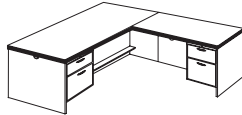

ITEM	DESCRIPTION	MODEL	W"	D"	H"	WT. (lbs.)	CUBIC FT.	LIST PRICE
Right Executive "L" with 3/4 Peds	Desk:	7009-47Q (R)	72	84	30			$ 3201.00
Right Executive "L" with 3/4 Peds (Flat Pack)	• Box with pencil tray and removable divider / file drawer	-5700 Exec L Sgl Bow Assem Ped	72	36	30			1910.00
	• Locking pedestal	-5790 Right Sgl Assem Ped Return	48	24	30			1291.00
	• Grommet in end panel							
Left Executive "L" with 3/4 Peds	Returns:	7009-47QFP (R)	72	84	30			$ 2599.00
Left Executive "L" with 3/4 Peds (Flat Pack)	• Box with pencil tray and removable divider / file drawer	-361 Desk Top, Panels				209	9.9	1031.00
	• Locking pedestal	-362Q Desk Assembled Ped				100	13.1	496.00
	• Grommet in back panel	-0771 Support Rail						57.00
		-5791 Right Return Top, Panels				114	5.3	570.00
		-212Q Cred/Return Assembled Ped				75	10.7	443.00
		7009-48Q (L)	72	84	30			$ 3201.00
		-5800 Exec R Sgl Bow Assem Ped	72	36	30			1910.00
		-5890 Left Sgl Assem Ped Return	48	24	30			1291.00
		7009-48QFP (L)	72	84	30			$ 2599.00
		-361 Desk Top, Panels				209	9.9	1031.00
		-362Q Desk Assembled Ped				100	13.1	496.00
		-0771 Support Rail						57.00
		-5891 Left Return Top, Panels				114	5.3	570.00
		-212Q Cred/Return Assembled Ped				75	10.7	443.00