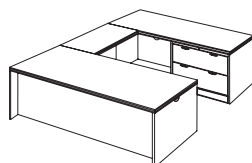

Right Lateral File "U"	Desks:	7009-537 (R)	72	108	30	721	105.9	$ 4447.00
Right Lateral File "U" (Flat Pack)	• Box with pencil tray / box with removable divider / file drawer	-570 Exec L Sgl Assem Ped	72	36	30	330	55.1	1983.00
	• Locking pedestals	-547 Exec R Lateral File Assem Cred	72	24	30	292	46.2	1983.00
	• Grommet in end panel	-59 "U" Bridge	48	24	30	99	4.6	482.00
Left Lateral File "U"								
Left Lateral File "U" (Flat Pack)	Credenzas:	7009-537FP (R)				721	54.7	$ 3768.00
	• Two lateral file drawers	-361 Desk Top, Panels				211	9.9	1031.00
	• Locking pedestal	-362 Desk Assem Ped				103	12.7	604.00
	• Grommet in back panel	-2112 R Cred Top, Panels				158	8.1	730.00
		-5472 Lateral File Assem Ped				150	19.4	920.00
	Bridge:	-59 "U" Bridge	48	24	30	99	4.6	482.00
	• Grommet in modesty panel							
		7009-538 (L)	72	108	30	721	105.9	$ 4447.00
		-580 Exec R Sgl Assem Ped	72	36	30	330	55.1	1983.00
		-548 Exec L Lateral File Assem Cred	72	24	30	292	40.2	1983.00
		-59 "U" Bridge	48	24	30	99	4.6	482.00
		7009-538FP (L)				721	54.7	$ 3768.00
		-361 Desk Top, Panels				211	9.9	1031.00
		-362 Desk Assembled Ped				103	12.7	604.00
		-2113 Left Credenza Top, Panels				158	8.1	730.00
		-5472 Lateral File Assembled Ped				150	19.4	920.00
		-59 "U" Bridge	48	24	30	99	4.6	482.00