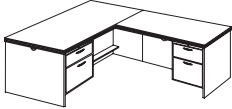

SUMMIT-COPE

ITEM	DESCRIPTION	MODEL	W"	D"	H"	WT. (lbs.)	CUBIC FT.	LIST PRICE
Right Executive "L" with 3/4 Peds	Desk:	7009-27Q (R)	66	84	30			$ 3054.00
Right Executive "L" with 3/4 Peds (Flat Pack)	• Box with pencil tray and removable divider / file drawer	-3700 Exec L Sgl Bow Assem Ped	66	36	30			1762.00
	• Locking pedestal	-5790 Right Sgl Assem Ped Return	48	24	30			1291.00
	• Grommet in end panel							
Left Executive "L" with 3/4 Peds		7009-27QFP (R)	66	84	30			$ 2421.00
Left Executive "L" with 3/4 Peds (Flat Pack)	Returns:	-301 Desk Top, Panels				172	7.8	858.00
	• Box with pencil tray and removable divider / file drawer	-3020 Desk Assembled Ped						492.00
	• Locking pedestal	-0661 Support Rail						57.00
	• Grommet in back panel	-5791 Right Return Top, Panels				114	5.3	570.00
		-212Q Cred/Return Assembled Ped				75	10.7	443.00
		7009-28Q (L)	66	84	30			$ 3054.00
		-3800 Exec R Sgl Bow Assem Ped	66	36	30			1762.00
		-5890 Left Sgl Assem Ped Return	48	24	30			1291.00
		7009-28QFP (L)	66	84	30			$ 2421.00
		-301 Desk Top, Panels				172	7.8	858.00
		-3020 Desk Assembled Ped						492.00
		-0661 Support Rail						57.00
		-5891 Left Return Top, Panels				114	5.3	570.00
		-212Q Cred/Return Assembled Ped				75	10.7	443.00