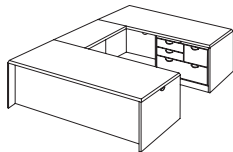

ITEM	DESCRIPTION	MODEL	W"	D"	H"	WT. (lbs.)	CUBIC FT.	LIST PRICE
Right Personal File Bow Front "U"	Desks:	7009-507B (R)	72	114	30	693	99.9	$ 4787.00
Right Personal File Bow Front "U" (Flat Pack)	• Box with pencil tray / box with removable divider / file drawer	-570B Exec Left Sgl Bow Assem Ped	72	42	30	279	55.1	2097.00
	• Locking pedestals	-527 Right Personal File Assem Cred	72	24	30	315	40.2	2210.00
Left Personal File Bow Front "U"	• Grommet in end panel	-59 "U" Bridge	48	24	30	99	4.6	482.00
Left Personal File Bow Front "U" (Flat Pack)	Credenzas:	7009-507BFP (R)				721	56.1	$ 3897.00
	• Personal file / box with pencil tray / box with removable divider / lateral file drawer	-371 Bow Front Desk Top, Panels				211	11.3	1117.00
	• Locking pedestal	-362 Desk Assembled Ped				103	12.7	604.00
	• Grommet in back panel	-2112 Right Credenza Top, Panels				158	8.1	730.00
		-5272 Personal File Assembled Ped				150	19.4	965.00
	Bridge:	-59 "U" Bridge	48	24	30	99	4.6	482.00
	• Grommet in modesty panel							
		7009-508B (L)	72	114	30	693	99.9	$ 4787.00
		-580B Exec R Sgl Bow Assem Ped	72	42	30	279	55.1	2097.00
		-528 Left Personal File Assem Cred	72	24	30	315	40.2	2210.00
		-59 "U" Bridge	48	24	30	99	4.6	482.00
		7009-508BFP (L)				721	56.1	$ 3897.00
		-371 Bow Front Desk Top, Panels				211	11.3	1117.00
		-362 Desk Assembled Ped				103	12.7	604.00
		-2113 Left Credenza Top, Panels				158	8.1	730.00
		-5272 Personal File Assembled Ped				150	19.4	965.00
		-59 "U" Bridge	48	24	30	99	4.6	482.00
		7009-507 (R)	72	108	30	717	99.9	$ 4674.00
Right Personal File "U"	Desks:	-570 Exec Left Sgl Assembled Ped	72	36	30	330	55.1	1983.00
Right Personal File "U" (Flat Pack)	• Box with pencil tray / box with removable divider / file drawer	-527 Right Personal File Assem Cred	72	24	30	315	40.2	2210.00
	• Locking pedestals	-59 "U" Bridge	48	24	30	99	4.6	482.00
Left Personal File "U"	• Grommet in end panel							
Left Personal File "U" (Flat Pack)	Credenzas:	7009-507FP (R)				719	54.7	$ 3813.00
	• Personal file / box with pencil tray / box with removable divider / lateral file drawer	-361 Desk Top, Panels				209	9.9	1031.00
	• Locking pedestal	-362 Desk Assembled Ped				103	12.7	604.00
	• Grommet in back panel	-2112 Right Credenza Top, Panels				158	8.1	730.00
		-5272 Personal File Assembled Ped				150	19.4	965.00
	Bridge:	-59 "U" Bridge	48	24	30	99	4.6	482.00
	• Grommet in modesty panel							
		7009-508 (L)	72	108	30	717	99.9	$ 4674.00
		-580 Exec R Sgl Assembled Ped	72	36	30	330	55.1	1983.00
		-528 Left Personal File Assem Cred	72	24	30	315	40.2	2210.00
		-59 "U" Bridge	48	24	30	99	4.6	482.00
		7009-508FP (L)				719	54.7	$ 3813.00
		-361 Desk Top, Panels				209	9.9	1031.00
		-362 Desk Assembled Ped				103	12.7	604.00
		-2113 Left Credenza Top, Panels				158	8.1	730.00
		-5272 Personal File Assembled Ped				150	19.4	965.00
		-59 "U" Bridge	48	24	30	99	4.6	482.00