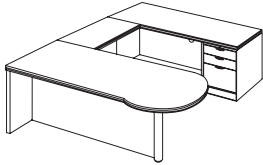

SUMMIT-COPE

ITEM	DESCRIPTION	MODEL	W"	D"	H"	WT. (lbs.)	CUBIC FT.	LIST PRICE
Right Peninsula "U"	Credenzas: • Box with pencil tray / box with removable divider / file drawer • Locking pedestals • Grommet in end panel Bridge: • Grommet in modesty panel • -520 and -530 require assembly	7009-647 (R)	72	114	30	537	57.5	$ 3088.00
Right Peninsula "U" (Flat Pack)		-520 Left Peninsula Desk Top	72	42	30	165	11.3	964.00
		-112 Peninsula Desk Post	4	4		13	1.4	113.00
Left Peninsula "U"		-571 R Single Assembled Ped Cred	72	24	30	260	40.2	1530.00
Left Peninsula "U" (Flat Pack)		-59 "U" Bridge	48	24	30	99	4.6	482.00
		7009-647FP (R)	72	114	30	523	31.4	$ 2844.00
		-520 Left Peninsula Desk Top				165	11.3	964.00
		-112 Peninsula Desk Post				13	1.4	113.00
		-211 Credenza Top, Panels				158	8.1	730.00
		-212 Cred/Return Assembled Ped				88	10.6	554.00
	-59 "U" Bridge	48	24	30	99	4.6	482.00	
	7009-648 (L)	72	114	30	537	57.5	$ 3088.00	
	-530 Right Peninsula Desk Top	72	42	30	165	11.3	964.00	
	-112 Peninsula Desk Post	4	4		13	1.4	113.00	
	-581 Left Single Assembled Ped Cred	72	24	30	260	40.2	1530.00	
	-59 "U" Bridge	48	24	30	99	4.6	482.00	
	7009-648FP (L)	72	114	30	523	31.4	$ 2844.00	
	-530 Right Peninsula Desk Top				165	11.3	964.00	
	-112 Peninsula Desk Post				13	1.4	113.00	
	-211 Credenza Top, Panels				158	8.1	730.00	
	-212 Cred/Return Assembled Ped				88	10.6	554.00	
	-59 "U" Bridge	48	24	30	99	4.6	482.00