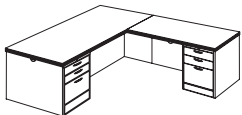

Right Executive "L"	Desk:	7009-47 (R)	72	84	30	540	80.4	$ 3399.00
Right Executive "L" (Flat Pack)	• Box with pencil tray / box with removable divider / file drawer	-570 Exec L Sgl Bow Assem Ped	72	36	30	330	55.1	1983.00
	• Locking pedestal	-579 Right Sgl Assem Ped Return	48	24	30	210	25.3	1417.00
	• Grommet in end panel							
Left Executive "L"	Returns:	7009-47FP (R)	72	84	30	516	38.5	$ 2760.00
Left Executive "L" (Flat Pack)	• 361 Desk Top, Panels	-361 Desk Top, Panels				211	9.9	1031.00
	• Box with pencil tray / box with removable divider / file drawer	-362 Desk Assembled Ped				103	12.7	604.00
	• Locking pedestal	-5791 Right Return Top, Panels				114	5.7	570.00
	• Grommet in back panel	-212 Cred/Return Assembled Ped				88	10.6	554.00
		7009-48 (L)	72	84	30	540	80.4	$ 3399.00
		-580 Exec R Sgl Bow Assem Ped	72	36	30	330	55.1	1983.00
		-589 Left Sgl Assem Ped Return	48	24	30	210	25.3	1417.00
		7009-48FP (L)	72	84	30	516	38.5	$ 2760.00
		-361 Desk Top, Panels				211	9.9	1031.00
		-362 Desk Assembled Ped				103	12.7	604.00
		-5891 Left Return Top, Panels				114	5.7	570.00
		-212 Cred/Return Assembled Ped				88	10.6	554.00