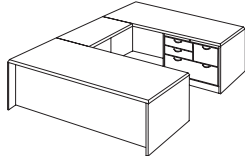

ITEM	DESCRIPTION	MODEL	W"	D"	H"	WT. (lbs.)	CUBIC FT.	LIST PRICE
Right Personal File Bow Front "U"	Desks:	7009-507B (R)	72	114	30	693	99.9	$ 4787.00
Right Personal File Bow Front "U" (Flat Pack)	• Box with pencil tray / box with removable divider / file drawer	-570B Exec Left Sgl Bow Assem Ped	72	42	30	279	55.1	2097.00
	• Locking pedestals	-527 Right Personal File Assem Cred	72	24	30	315	40.2	2210.00
Left Personal File Bow Front "U"	• Grommet in end panel	-59 "U" Bridge	48	24	30	99	4.6	482.00
Left Personal File Bow Front "U" (Flat Pack)	Credenzas:	7009-507BFP (R)				721	56.1	$ 3897.00
	• Personal file / box with pencil tray / box with removable divider / lateral file drawer	-371 Bow Front Desk Top, Panels				211	11.3	1117.00
	• Locking pedestal	-362 Desk Assembled Ped				103	12.7	604.00
	• Grommet in back panel	-2112 Right Credenza Top, Panels				158	8.1	730.00
		-5272 Personal File Assembled Ped				150	19.4	965.00
	Bridge:	-59 "U" Bridge	48	24	30	99	4.6	482.00
	• Grommet in modesty panel							
		7009-508B (L)	72	114	30	693	99.9	$ 4787.00
		-580B Exec R Sgl Bow Assem Ped	72	42	30	279	55.1	2097.00
		-528 Left Personal File Assem Cred	72	24	30	315	40.2	2210.00
		-59 "U" Bridge	48	24	30	99	4.6	482.00
		7009-508BFP (L)				721	56.1	$ 3897.00
		-371 Bow Front Desk Top, Panels				211	11.3	1117.00
		-362 Desk Assembled Ped				103	12.7	604.00
		-2113 Left Credenza Top, Panels				158	8.1	730.00
		-5272 Personal File Assembled Ped				150	19.4	965.00
		-59 "U" Bridge	48	24	30	99	4.6	482.00
		7009-507 (R)	72	108	30	717	99.9	$ 4674.00
Right Personal File "U"	Desks:	-570 Exec Left Sgl Assembled Ped	72	36	30	330	55.1	1983.00
Right Personal File "U" (Flat Pack)	• Box with pencil tray / box with removable divider / file drawer	-527 Right Personal File Assem Cred	72	24	30	315	40.2	2210.00
	• Locking pedestals	-59 "U" Bridge	48	24	30	99	4.6	482.00
Left Personal File "U"	• Grommet in end panel							
Left Personal File "U" (Flat Pack)	Credenzas:	7009-507FP (R)				719	54.7	$ 3813.00
	• Personal file / box with pencil tray / box with removable divider / lateral file drawer	-361 Desk Top, Panels				209	9.9	1031.00
	• Locking pedestal	-362 Desk Assembled Ped				103	12.7	604.00
	• Grommet in back panel	-2112 Right Credenza Top, Panels				158	8.1	730.00
		-5272 Personal File Assembled Ped				150	19.4	965.00
	Bridge:	-59 "U" Bridge	48	24	30	99	4.6	482.00
	• Grommet in modesty panel							
		7009-508 (L)	72	108	30	717	99.9	$ 4674.00
		-580 Exec R Sgl Assembled Ped	72	36	30	330	55.1	1983.00
		-528 Left Personal File Assem Cred	72	24	30	315	40.2	2210.00
		-59 "U" Bridge	48	24	30	99	4.6	482.00
		7009-508FP (L)				719	54.7	$ 3813.00
		-361 Desk Top, Panels				209	9.9	1031.00
		-362 Desk Assembled Ped				103	12.7	604.00
		-2113 Left Credenza Top, Panels				158	8.1	730.00
		-5272 Personal File Assembled Ped				150	19.4	965.00
		-59 "U" Bridge	48	24	30	99	4.6	482.00