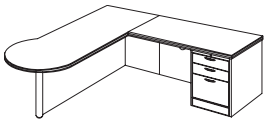

Right Executive Peninsula "L"	Peninsula Desk:	7009-45 (R)	72	90	30	388	38.0	$ 2493.00
Right Executive Peninsula "L" (Flat Pack)	• P-shaped top with modesty panel	-520 L Pen Desk Top, Modesty	72	42	30	165	11.3	964.00
		-112 Peninsula Desk Post	4	4		13	1.4	113.00
		-579 R Sgl Assem Ped Return	48	24	30	210	25.3	1417.00
Left Executive Peninsula "L"	Returns:	7009-45FP (R)	72	90	30	380	29.0	$ 2201.00
Left Executive Peninsula "L" (Flat Pack)	• Box with pencil tray / box with removable divider / file drawer	-520 Left Pen Top, Modesty	72	42	30	165	11.3	964.00
	• Locking pedestal	-112 Peninsula Desk Post	4	4		13	1.4	113.00
	• Grommet in back panel	-5791 Right Return Top, Panels				114	5.7	570.00
	• -520 and -530 require assembly	-212 Cred/Return Assembled Ped				88	10.6	554.00
		7009-46 (L)	72	90	30	388	38.0	$ 2493.00
		-530 R Pen Desk Top, Modesty	72	42	30	165	11.3	964.00
		-112 Peninsula Desk Post	4	4		13	1.4	113.00
		-589 L Sgl Assembled Ped Return	48	24	30	210	25.3	1417.00
		7009-46FP (L)	72	90	30	380	29.0	$ 2201.00
		-530 Left Pen Top, Modesty	72	42	30	165	11.3	964.00
		-112 Peninsula Desk Post	4	4		13	1.4	113.00
		-5891 Left Return Top, Panels				114	5.7	570.00
		-212 Cred/Return Assembled Ped				88	10.6	554.00