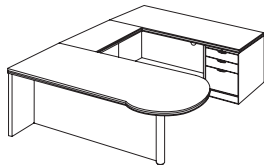

Right Peninsula "U" Right Peninsula "U" (Flat Pack) Left Peninsula "U" Left Peninsula "U" (Flat Pack)	Credenzas: • Box with pencil tray / box with removable divider / file drawer • Locking pedestals • Grommet in end panel Bridge: • Grommet in modesty panel • -520 and -530 require assembly	7008-647 (R)	72	114	30	537	57.5	$ 3088.00	
		-520 Left Peninsula Desk Top	72	42	30	165	11.3	964.00	
		-112 Peninsula Desk Post	4	4		13	1.4	113.00	
		-571 R Single Assembled Ped Cred	72	24	30	260	40.2	1530.00	
		-59 "U" Bridge	48	24	30	99	4.6	482.00	
		7008-647FP (R)					523	36.0	$ 2844.00
		-520 Left Peninsula Desk Top					165	11.3	964.00
		-112 Peninsula Desk Post					13	1.4	113.00
		-211 Credenza Top, Panels					158	8.1	730.00
		-212 Cred/Return Assembled Ped					88	10.6	554.00
		-59 "U" Bridge	48	24	30	99	4.6	482.00	
		7008-648 (L)					537	57.5	$ 3088.00
-530 Right Peninsula Desk Top	72	42	30	165	11.3	964.00			
-112 Peninsula Desk Post	4	4		13	1.4	113.00			
-581 Left Single Assembled Ped Cred	72	24	30	260	40.2	1530.00			
-59 "U" Bridge	48	24	30	99	4.6	482.00			
7008-648FP (L)					523	36.0	$ 2844.00		
-530 Right Peninsula Desk Top					165	11.3	964.00		
-112 Peninsula Desk Post					13	1.4	113.00		
-211 Credenza Top, Panels					158	8.1	730.00		
-212 Cred/Return Assembled Ped					88	10.6	554.00		
-59 "U" Bridge	48	24	30	99	4.6	482.00