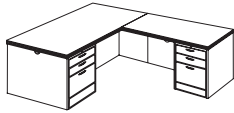

ITEM	DESCRIPTION	MODEL	W"	D"	H"	WT. (lbs.)	CUBIC FT.	LIST PRICE
Right Executive "L"	Desk:	7008-27 (R)	66	84	30	499	68.3	$ 3246.00
Right Executive "L" (Flat Pack)	• Box with pencil tray / box with removable divider / file drawer	-370 Exec L Sgl Assem Ped	66	36	30	289	43.0	1829.00
	• Locking pedestal	-579 Right Sgl Assem Ped Return	48	24	30	210	25.3	1417.00
	• Grommet in end panel							
Left Executive "L"	Returns:	7008-27FP (R)	66	84	30	473	35.8	$ 2548.00
Left Executive "L" (Flat Pack)	• Box with pencil tray / box with removable divider / file drawer	-301 Desk Top, Panels				172	7.8	858.00
	• Locking pedestal	-302 Desk Assembled Ped				99	11.7	565.00
	• Grommet in back panel	-5791 Right Return Top, Panels				114	5.7	570.00
		-212 Cred/Return Assembled Ped				88	10.6	554.00
		7008-28 (L)	66	84	30	499	68.3	$ 3246.00
		-380 Exec R Sgl Assem Ped	66	36	30	289	43.0	1829.00
		-589 Left Sgl Assem Ped Return	48	24	30	210	25.3	1417.00
		7008-28FP (L)	66	84	30	473	35.8	$ 2548.00
		-301 Desk Top, Panels				172	7.8	858.00
		-302 Desk Assembled Ped				99	11.7	565.00
		-5891 Left Return Top, Panels				114	5.7	570.00
		-212 Cred/Return Assembled Ped				88	10.6	554.00