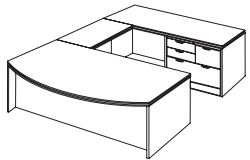

ITEM	DESCRIPTION	MODEL	W"	D"	H"	WT. (lbs.)	CUBIC FT.	LIST PRICE
Right Lateral File "U"	Desks:	7008-537 (R)	72	108	30	721	99.9	$ 4447.00
Right Lateral File "U" (Flat Pack)	• Box with pencil tray / box with removable divider / file drawer	-570 Exec L Sgl Assem Ped	72	36	30	330	55.1	1983.00
	• Locking pedestals	-547 Exec R Lateral File Assem Cred	72	24	30	292	40.2	1983.00
Left Lateral File "U"	• Grommet in end panel	-59 "U" Bridge	48	24	30	99	4.6	482.00
Left Lateral File "U" (Flat Pack)	Credenzas:	7008-537FP (R)				721	54.7	$ 3768.00
	• Two lateral file drawers	-361 Desk Top, Panels				211	9.9	1031.00
	• Locking pedestal	-362 Desk Assem Ped				103	12.7	604.00
	• Grommet in back panel	-2112 R Cred Top, Panels				158	8.1	730.00
	Bridge:	-5472 Lateral File Assem Ped				150	19.4	920.00
	• Grommet in modesty panel	-59 "U" Bridge	48	24	30	99	4.6	482.00
		7008-538 (L)	72	108	30	721	99.9	$ 4447.00
		-580 Exec R Sgl Assem Ped	72	36	30	330	55.1	1983.00
		-548 Exec L Lateral File Assem Cred	72	24	30	292	40.2	1983.00
		-59 "U" Bridge	48	24	30	99	4.6	482.00
		7008-538FP (L)				721	54.7	$ 3768.00
		-361 Desk Top, Panels				211	9.9	1031.00
		-362 Desk Assembled Ped				103	12.7	604.00
		-2113 Left Credenza Top, Panels				158	8.1	730.00
		-5472 Lateral File Assembled Ped				150	19.4	920.00
		-59 "U" Bridge	48	24	30	99	4.6	482.00
Right Personal File Bow Front "U"	Desks:	7008-507B (R)	72	114	30	693	99.9	$ 4787.00
Right Personal File Bow Front "U" (Flat Pack)	• Box with pencil tray / box with removable divider / file drawer	-5708 Exec Left Sgl Bow Assem Ped	72	42	30	279	55.1	2097.00
	• Locking pedestals	-527 Right Personal File Assem Cred	72	24	30	315	40.2	2210.00
Left Personal File Bow Front "U"	• Grommet in end panel	-59 "U" Bridge	48	24	30	99	4.6	482.00
Left Personal File Bow Front "U" (Flat Pack)	Credenzas:	7008-507BFP (R)				721	56.1	$ 3897.00
	• Personal file / box with pencil tray / box with removable divider / lateral file drawer	-371 Bow Front Desk Top, Panels				211	11.3	1117.00
	• Locking pedestal	-362 Desk Assembled Ped				103	12.7	604.00
	• Grommet in back panel	-2112 Right Credenza Top, Panels				158	8.1	730.00
	Bridge:	-5272 Personal File Assembled Ped				150	19.4	965.00
	• Grommet in modesty panel	-59 "U" Bridge	48	24	30	99	4.6	482.00
		7008-508B (L)	72	114	30	693	99.9	$ 4787.00
		-5808 Exec R Sgl Bow Assem Ped	72	42	30	279	55.1	2097.00
		-528 Left Personal File Assem Cred	72	24	30	315	40.2	2210.00
		-59 "U" Bridge	48	24	30	99	4.6	482.00
		7008-508BFP (L)				721	56.1	$ 3897.00
		-371 Bow Front Desk Top, Panels				211	11.3	1117.00
		-362 Desk Assembled Ped				103	12.7	604.00
		-2113 Left Credenza Top, Panels				158	8.1	730.00
		-5272 Personal File Assembled Ped				150	19.4	965.00
		-59 "U" Bridge	48	24	30	99	4.6	482.00