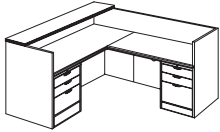

ITEM	DESCRIPTION	MODEL	W"	D"	H"	WT. (lbs.)	CUBIC FT.	LIST PRICE
Right Reception "L" Right Reception "L" (Flat Pack)	• Box with pencil tray / box with removable divider / file drawer pedestal • Grommets on tops	7008-66 (R)	66	78	42	564	92.3	$ 4147.00
		-680 L Sgl Assembled Ped	66	30	42	344	55.4	2437.00
		-179 Right Sgl Assem Ped Return	48	24	42	220	36.9	1711.00
Left Reception "L" Left Reception "L" (Flat Pack)	• Optional organizers -531 and -532 are also available and are found at the back of this price	7008-66FP (R)	66	78	42	541	40.8	$ 3451.00
		-681 Left Desk Top, Panels	200	10.2	1600.00			
		-362 Desk Assembled Ped	103	12.7	604.00			
		-1791 Return Top, Panels	150	7.3	693.00			
		-212 Cred/Return Assembled Ped	88	10.6	554.00			
		7008-67 (L)	66	78	42	564	92.3	$ 4147.00
		-690 Right Sgl Assembled Ped	66	30	42	344	55.4	2437.00
		-189 Left Sgl Assem Ped Return	48	24	42	220	36.9	1711.00
		7008-67FP (L)	66	78	42	541	40.8	$ 3451.00
		-691 Right Desk Top, Panels	200	10.2	1600.00			
		-362 Desk Assembled Ped	103	12.7	604.00			
		-1891 Return Top, Panels	150	7.3	693.00			
		-212 Cred/Return Assembled Ped	88	10.6	554.00