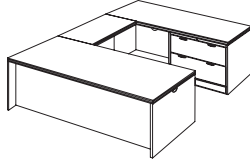

ITEM	DESCRIPTION	MODEL	W"	D"	H"	WT. (lbs.)	CUBIC FT.	LIST PRICE
Right Lateral File "U"	Desks:	7008-537 (R)	72	108	30	721	99.9	$ 4447.00
Right Lateral File "U" (Flat Pack)	• Box with pencil tray / box with removable divider / file drawer	-570 Exec L Sgl Assem Ped	72	36	30	330	55.1	1983.00
	• Locking pedestals	-547 Exec R Lateral File Assem Cred	72	24	30	292	40.2	1983.00
Left Lateral File "U"	• Grommet in end panel	-59 "U" Bridge	48	24	30	99	4.6	482.00
Left Lateral File "U" (Flat Pack)	Credenzas:	7008-537FP (R)				721	54.7	$ 3768.00
	• Two lateral file drawers	-361 Desk Top, Panels				211	9.9	1031.00
	• Locking pedestal	-362 Desk Assem Ped				103	12.7	604.00
	• Grommet in back panel	-2112 R Cred Top, Panels				158	8.1	730.00
	Bridge:	-5472 Lateral File Assem Ped				150	19.4	920.00
	• Grommet in modesty panel	-59 "U" Bridge	48	24	30	99	4.6	482.00
		7008-538 (L)	72	108	30	721	99.9	$ 4447.00
		-580 Exec R Sgl Assem Ped	72	36	30	330	55.1	1983.00
		-548 Exec L Lateral File Assem Cred	72	24	30	292	40.2	1983.00
		-59 "U" Bridge	48	24	30	99	4.6	482.00
		7008-538FP (L)				721	54.7	$ 3768.00
		-361 Desk Top, Panels				211	9.9	1031.00
		-362 Desk Assembled Ped				103	12.7	604.00
		-2113 Left Credenza Top, Panels				158	8.1	730.00
		-5472 Lateral File Assembled Ped				150	19.4	920.00
		-59 "U" Bridge	48	24	30	99	4.6	482.00
Right Personal File Bow Front "U"	Desks:	7008-507B (R)	72	114	30	693	99.9	$ 4787.00
Right Personal File Bow Front "U" (Flat Pack)	• Box with pencil tray / box with removable divider / file drawer	-5708 Exec Left Sgl Bow Assem Ped	72	42	30	279	55.1	2097.00
	• Locking pedestals	-527 Right Personal File Assem Cred	72	24	30	315	40.2	2210.00
Left Personal File Bow Front "U"	• Grommet in end panel	-59 "U" Bridge	48	24	30	99	4.6	482.00
Left Personal File Bow Front "U" (Flat Pack)	Credenzas:	7008-507BFP (R)				721	56.1	$ 3897.00
	• Personal file / box with pencil tray / box with removable divider / lateral file drawer	-371 Bow Front Desk Top, Panels				211	11.3	1117.00
	• Locking pedestal	-362 Desk Assembled Ped				103	12.7	604.00
	• Grommet in back panel	-2112 Right Credenza Top, Panels				158	8.1	730.00
	Bridge:	-5272 Personal File Assembled Ped				150	19.4	965.00
	• Grommet in modesty panel	-59 "U" Bridge	48	24	30	99	4.6	482.00
		7008-508B (L)	72	114	30	693	99.9	$ 4787.00
		-5808 Exec R Sgl Bow Assem Ped	72	42	30	279	55.1	2097.00
		-528 Left Personal File Assem Cred	72	24	30	315	40.2	2210.00
		-59 "U" Bridge	48	24	30	99	4.6	482.00
		7008-508BFP (L)				721	56.1	$ 3897.00
		-371 Bow Front Desk Top, Panels				211	11.3	1117.00
		-362 Desk Assembled Ped				103	12.7	604.00
		-2113 Left Credenza Top, Panels				158	8.1	730.00
		-5272 Personal File Assembled Ped				150	19.4	965.00
		-59 "U" Bridge	48	24	30	99	4.6	482.00