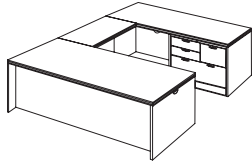

ITEM	DESCRIPTION	MODEL	W"	D"	H"	WT. (lbs.)	CUBIC FT.	LIST PRICE	
Right Personal File "U" Right Personal File "U" (Flat Pack) Left Personal File "U" Left Personal File "U" (Flat Pack)	Desks: • Box with pencil tray / box with removable divider / file drawer • Locking pedestals • Grommet in end panel Credenzas: • Personal file / box with pencil tray / box with removable divider / lateral file drawer • Locking pedestal • Grommet in back panel Bridge: • Grommet in modesty panel	7008-507 (R)	72	108	30	717	99.9	$ 4674.00	
		-570 Exec Left Sgl Assembled Ped	72	36	30	330	55.1	1983.00	
		-527 Right Personal File Assem Cred	72	24	30	315	40.2	2210.00	
		-59 "U" Bridge	48	24	30	99	4.6	482.00	
		7008-507FP (R)					719	54.7	$ 3813.00
		-361 Desk Top, Panels					209	9.9	1031.00
		-362 Desk Assembled Ped					103	12.7	604.00
		-2112 Right Credenza Top, Panels					158	8.1	730.00
		-5272 Personal File Assembled Ped					150	19.4	965.00
		-59 "U" Bridge	48	24	30	99	4.6	482.00	
		7008-508 (L)					717	99.9	$ 4674.00
		-580 Exec R Sgl Assembled Ped	72	36	30	330	55.1	1983.00	
-528 Left Personal File Assem Cred	72	24	30	315	40.2	2210.00			
-59 "U" Bridge	48	24	30	99	4.6	482.00			
7008-508FP (L)					719	54.7	$ 3813.00		
-361 Desk Top, Panels					209	9.9	1031.00		
-362 Desk Assembled Ped					103	12.7	604.00		
-2113 Left Credenza Top, Panels					158	8.1	730.00		
-5272 Personal File Assembled Ped					150	19.4	965.00		
-59 "U" Bridge	48	24	30	99	4.6	482.00