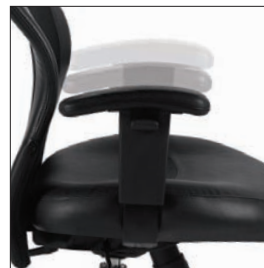

List price **\$415.**

Standard Textile

Black Leather

Black Mesh

OTG11677B

OTG11677B

Height adjustable arms

Mesh Back Managers Chair