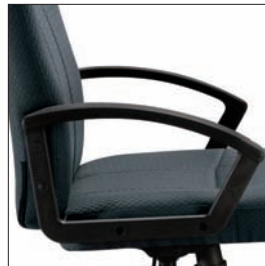

OTG11653-QL10

OTG11653-QL15

Shown in non-standard textile

OTG11653-QL11

OTG11615B

Tilter Chair with Arms

- Durable, textured black or charcoal grey fabric upholstery
- Fixed height molded arms
- Single position tilt lock with tilt tension adjustment
- Pneumatic seat height adjustment
- Scuff resistant arched molded base with twin wheel carpet casters
- Dimensions: 26.5"D x 24"W x 41"H

List price **\$210.**

Standard Textiles

Black

Charcoal Grey

OTG11615G

OTG11615G

Fixed height molded arms

Tilter Chair with Arms

- Durable, textured black or charcoal grey fabric upholstery
- Height adjustable armrests
- Single position tilt lock with tilt tension adjustment
- Pneumatic seat height adjustment
- Scuff resistant arched molded base with twin wheel carpet casters
- Fixed back angle
- Dimensions: 26"D x 26"W x 36"H