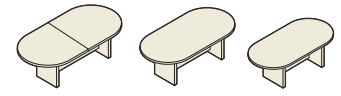

SL12048RS
120" Racetrack Conference Table/Slab Base
Top is standard in two pieces
120"W x 48"D x 29 1/2"H - 1 3/8" Top

SL9544RS
95" Racetrack Conference Table/Slab Base
95"W x 44"D x 29 1/2"H - 1 3/8" Top