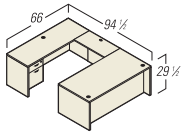

All dimensions are shown in inches. Prices shown are current manufacturer's suggested list price at the time of printing. All applicable taxes are extra. Descriptions, specifications and prices are subject to change without notice.

Errors and omissions are subject to correction. Color samples depicted in this brochure are as close to actual as modern printing processes will allow.

Sample Layouts

OTG LAYOUT AA

- 2 SL22HBF
- 1 SL4224FB
- 1 SL6624CS
- 1 SL6630DS