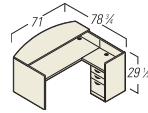

OTG RECEPTION LAYOUT

- 1 SL4224RR
- 1 SL7130RDS
- 1 SL22BBF

Reception Layout shown is made of the following components: