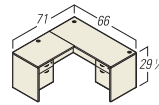

SL7136DI
"D" Island with
T-Base

SL4224FB
42" Flush Bridge

SL7124CS
71" Credenza Shell

SL22BBF
22"D Box/Box/File
Pedestal with lock

SL71HD
71" Overhead Hutch
with Doors

L-Shaped Desks

Available in various sizes using Corner Extensions or Desk Shells along with various return options