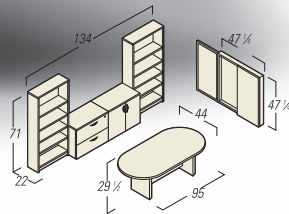

Full-to-Floor Pedestal Desks

Available in various sizes using Rectangular Desk Shells and various pedestal options

Hanging Pedestal Desks

Available in various sizes using Rectangular Desk Shells

Full-to-Floor Pedestal Layout shown is made of the following components:

SL6030DS
60" Rectangular
Desk Shell

SL22BBF
22"D Box/Box/File
Pedestal with lock

SL22FF
22"D File/File
Pedestal with lock

Hanging Pedestal Layout shown is made of the following components:

SL4830DS
48" Rectangular
Desk Shell

SL22HBF
22"D Hanging
Box/File Pedestal
with lock

OTG BOARDROOM LAYOUT

- | | | | |
|---|----------|---|----------|
| 1 | SL9544RS | 2 | SL71BC |
| 1 | SL3622LF | 1 | SL9544RS |
| 1 | SL3622SC | | |
| 1 | SL4848VB | | |

Boardrooms and Meeting Areas

Choose from 71", 95" or 120" Racetrack Tables. Complete the look with Lateral Files, Storage Cabinets and Bookcases along with a Presentation Board with black tackable fabric on both doors.