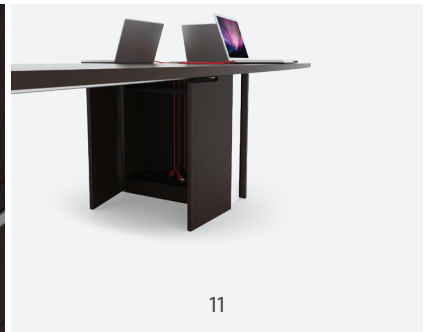

- / 01 – DIE-CAST ALUMINUM GROMMETS STANDARD POWDER COAT
- / 02 – KITT™ COMPUTER MONITOR ARMS
- / 03 – HUTCH ORGANIZER
- / 04 – SATIN ANODIZED ALUMINUM DRAWER PULL
- / 05 – PIVOT TABLE BASE & MOBILE PED WITH BRAKE CASTERS
- / 06 – WIRE MANAGEMENT ACCESSIBLE LEGS
- / 07 – WIRE MANAGEMENT ACCESSIBLE CREDENZA
- / 08 – OPTIONAL KEY ALIKE LOCK
- / 09 – EUROPEAN STYLE CONCEALED HINGES
- / 10 – CLARO™ LED LIGHTS
- / 11 – TECHNOLOGY SUPPORTED PANEL BASE