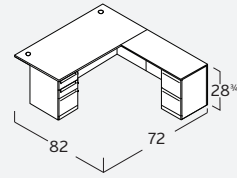

VL-622N
L Desk. Rectangular | Ped 2f/Ped 2b1f
w/ 47 1/4\"/>