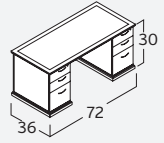

TO SPECIFY, PLEASE COMPLETE THE PRODUCT CODE BY INCLUDING FINISH CODE: MAHO PORT FIGURED MAHOGANY COGN COGNAC CHERRY
EXAMPLE PRODUCT CODE: EM-404N.COGN DESK. DOUBLE PED. BOWFRONT. COGNAC CHERRY FINISH

EMERALD TYPICALS