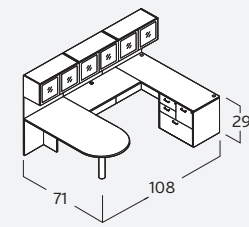

AM-407N
U-Desk Configuration
w/ 48" Bridge
$2,493

VERDE
COMPONENTS & TYPICALS

Add 21% tariff price increase to the list prices contained in this brochure excluding graded in textiles seat cushion covers. Effective June 10, 2019