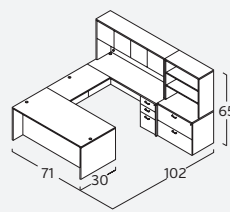

AM-426N
U-Desk Configuration
w/ 48" Bridge
$2,681