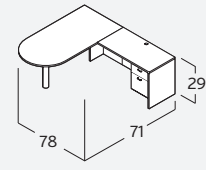

AM-303N
Desk, Double Suspended Ped. Rectangular
30"Dx66"W
$821

AM-333N
L-Desk, Bullet Shape, Suspended Ped
w/ 42" Return
$825