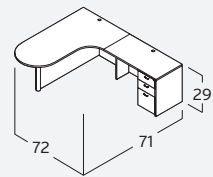

AM-395R (right)
L-Desk, Bullet Shape CC
w/ 30" Return
$958