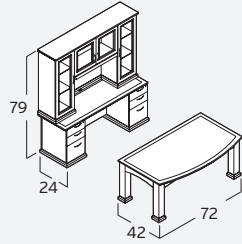

EM-416N
Desk. Credenza. Configuration
$8,740