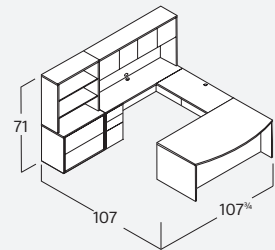

RU-223N
L-Desk. Bowfront. Reception. Wood Transaction Shelf
w/ 42" Return
\$3,338

RU-224N
U-Desk. Rectangular
w/ 42" Bridge
\$3,501

RU-228N
U-Desk. Bowfront
w/ 42" Bridge
\$3,558

RU-256N
U-Desk. Configuration
w/ 48" Bridge
\$4,956