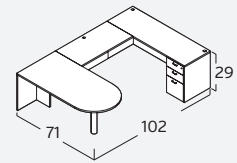

AM-361N
U-Desk, Bullet Shape
w/ 42" Bridge
$1,125