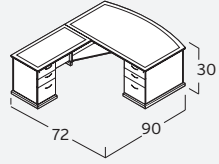

EMERALD TYPICALS

EM-403N
 Desk. Double Ped. Rectangular
 36"Dx72"W
 \$4,206

EM-404N
 Desk. Double Ped. Bowfront
 36/42"Dx72"W
 \$4,314

EM-408N
 L-Desk. Rectangular
 w/ 48" Return
 \$5,381

EM-409N
 L-Desk. Bowfront
 w/ 48" Return
 \$5,489