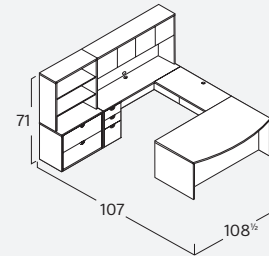

JA-155N
U-Desk. Configuration
w/ 48" Bridge
$7,284