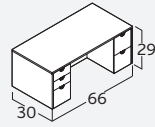

TO SPECIFY, PLEASE COMPLETE THE PRODUCT CODE BY INCLUDING FINISH CODE: **CHER** CHESTNUT CHERRY **MAHO** HENNA MAHOGANY
EXAMPLE PRODUCT CODE: **JA-155N.CHER** U-DESK. CONFIGURATION. CHESTNUT CHERRY FINISH

JADE TYPICALS