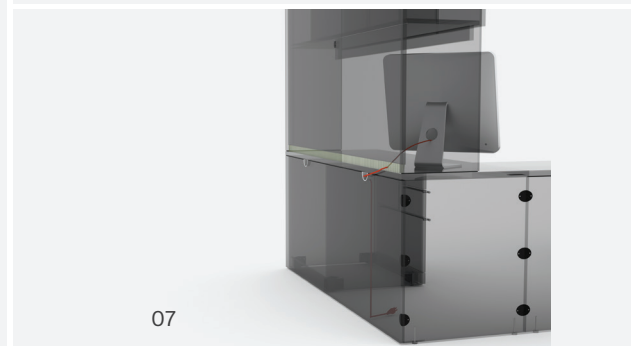

- / 01 PRIVATE OFFICE
- / 02 RECEPTION
- / 03 WORKSTATION
- / 04 CONFERENCE

- / 01 – DIE-CAST ALUMINUM GROMMETS STANDARD POWDER COAT
- / 02 – KITT™ COMPUTER MONITOR ARMS
- / 03 – HUTCH ORGANIZER
- / 04 – SATIN ANODIZED ALUMINUM DRAWER PULL
- / 05 – PIVOT TABLE BASE & MOBILE PED WITH BRAKE CASTERS
- / 06 – WIRE MANAGEMENT ACCESSIBLE LEGS
- / 07 – WIRE MANAGEMENT ACCESSIBLE CREDENZA
- / 08 – OPTIONAL KEY ALIKE LOCK
- / 09 – EUROPEAN STYLE CONCEALED HINGES
- / 10 – CLARO™ LED LIGHTS
- / 11 – TECHNOLOGY SUPPORTED PANEL BASE