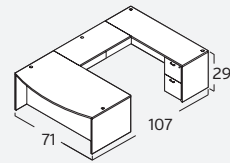

AM-321N
 L-Desk, Bowfront
 w/ 42" Return
 \$1,285

AM-333N
 L-Desk, Bullet Shape, Suspended Ped
 w/ 42" Return
 \$825

AM-399N
 L-Desk, Reception with Wood Transaction Top
 w/ 42" Return
 \$1,430

AM-404N
 2 L-Desk, Reception with Glass Transaction Top
 w/ 42" Return
 \$3,452