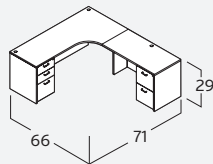

AM-397R (right)
L-Credenza CC
w/ 30" Return
$1,207