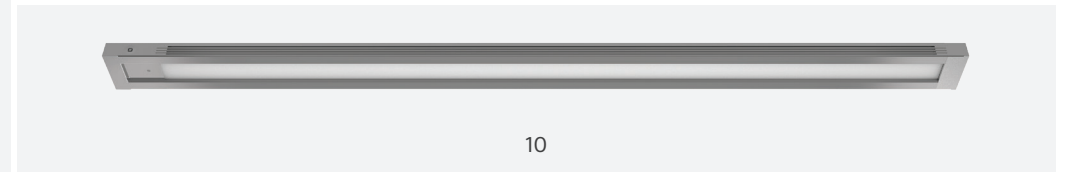

- / 01 – DIE-CAST ALUMINUM GROMMETS STANDARD POWDER COAT
- / 02 – KITT™ COMPUTER MONITOR ARMS
- / 03 – HUTCH ORGANIZER
- / 04 – SATIN ANODIZED ALUMINUM DRAWER PULL
- / 05 – PIVOT TABLE BASE & MOBILE PED WITH BRAKE CASTERS
- / 06 – WIRE MANAGEMENT ACCESSIBLE LEGS
- / 07 – WIRE MANAGEMENT ACCESSIBLE CREDENZA
- / 08 – OPTIONAL KEY ALIKE LOCK
- / 09 – EUROPEAN STYLE CONCEALED HINGES
- / 10 – CLARO™ LED LIGHTS
- / 11 – TECHNOLOGY SUPPORTED PANEL BASE