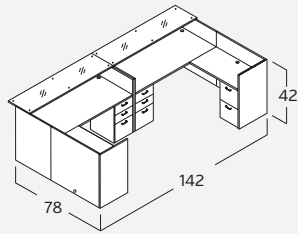

AM-404N
2 L-Desk, Reception with Glass Transaction Top
w/ 42" Return
$3,452