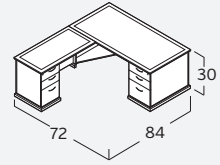

EM-408N
L-Desk. Rectangular
w/ 48" Return
$5,381