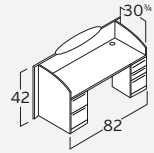

VL-751N
Desk. Reception | Ped 2f/Ped 2b1f
30 1/4\"/>