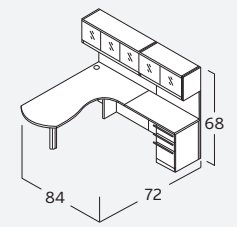

VL-750R (right)
Desk Station Configuration
w/ 42\"/>

EMERALD
COMPONENTS & TYPICALS

Add 21% tariff price increase to the list prices contained in this brochure excluding graded in textiles seat cushion covers.
Effective June 10, 2019