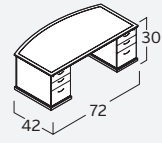

TO SPECIFY, PLEASE COMPLETE THE PRODUCT CODE BY INCLUDING FINISH CODE: MAHO PORT FIGURED MAHOGANY COGN COGNAC CHERRY
EXAMPLE PRODUCT CODE: EM-404N.COGN DESK. DOUBLE PED. BOWFRONT. COGNAC CHERRY FINISH

EMERALD TYPICALS

RUBY
COMPONENTS & TYPICALS

Add 21% tariff price increase to the list prices contained in this brochure excluding graded in textiles seat cushion covers.
Effective June 10, 2019