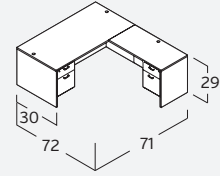

AM-419N
L-Desk, Rectangular, Suspended Ped
W/ 42" Return
$1,100