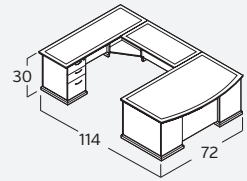

EM-414N
U-Desk. Bowfront
w/ 48" Bridge
$7,190