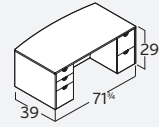

TO SPECIFY, PLEASE COMPLETE THE PRODUCT CODE BY INCLUDING FINISH CODE: **CHER** CHESTNUT CHERRY **MAHO** HENNA MAHOGANY
EXAMPLE PRODUCT CODE: **JA-155N.CHER** U-DESK. CONFIGURATION. CHESTNUT CHERRY FINISH

JADE TYPICALS

SEATING & ACCESSORIES

Add 21% tariff price increase to the list prices contained in this brochure excluding graded in textiles seat cushion covers. Effective June 10, 2019