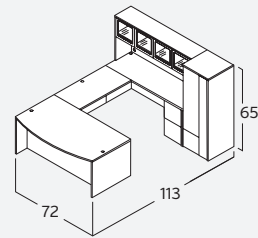

AM-354N
 U-Desk, Bowfront
 w/ 42" Bridge
 \$1,493

AM-361N
 U-Desk, Bullet Shape
 w/ 42" Bridge
 \$1,125

AM-395R (right)
 L-Desk, Bullet Shape CC
 w/ 30" Return
 \$958

AM-397R (right)
 L-Credenza CC
 w/ 30" Return
 \$1,207