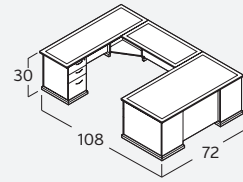

EM-413N
U-Desk. Rectangular
w/ 48" Bridge
$7,082