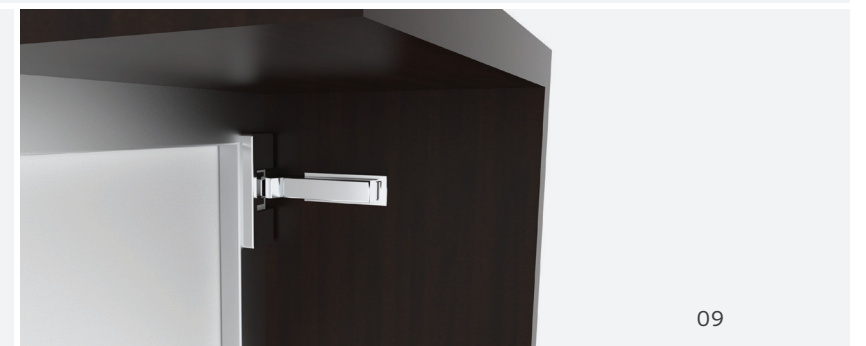

- / 01 – DIE-CAST ALUMINUM GROMMETS STANDARD POWDER COAT
- / 02 – KITT™ COMPUTER MONITOR ARMS
- / 03 – HUTCH ORGANIZER
- / 04 – SATIN ANODIZED ALUMINUM DRAWER PULL
- / 05 – PIVOT TABLE BASE & MOBILE PED WITH BRAKE CASTERS
- / 06 – WIRE MANAGEMENT ACCESSIBLE LEGS
- / 07 – WIRE MANAGEMENT ACCESSIBLE CREDENZA
- / 08 – OPTIONAL KEY ALIKE LOCK
- / 09 – EUROPEAN STYLE CONCEALED HINGES
- / 10 – CLARO™ LED LIGHTS
- / 11 – TECHNOLOGY SUPPORTED PANEL BASE