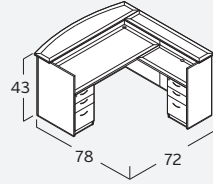

EMERALD TYPICALS

EM-403N
 Desk. Double Ped. Rectangular
 36"Dx72"W
 \$4,206

EM-404N
 Desk. Double Ped. Bowfront
 36/42"Dx72"W
 \$4,314

EM-408N
 L-Desk. Rectangular
 w/ 48" Return
 \$5,381

EM-409N
 L-Desk. Bowfront
 w/ 48" Return
 \$5,489