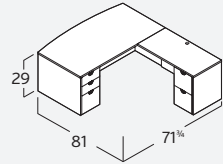

JADE TYPICALS

JA-101N
 Desk. Double Ped. Rectangular
 30"Dx66"W
\$2,279

JA-103N
 Desk. Double Ped. Bowfront
 35 3/4/39"Dx71 1/4"W
\$2,527

JA-107N
 L-Desk. Rectangular
 w/ 42" Return
\$2,801

JA-111N
 L-Desk. Bowfront
 w/ 42" Return
\$3,049