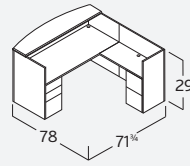

RU-223N
L-Desk. Bowfront. Reception. Wood Transaction Shelf
w/ 42" Return
\$3,338

RU-224N
U-Desk. Rectangular
w/ 42" Bridge
\$3,501

RU-228N
U-Desk. Bowfront
w/ 42" Bridge
\$3,558

RU-256N
U-Desk. Configuration
w/ 48" Bridge
\$4,956