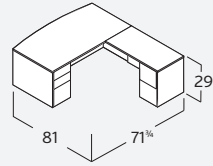

RU-201N
Desk. Double Ped. Rectangular
30"Dx66"W
$2,140

RU-211N
L-Desk. Bowfront
w/ 42" Return
$2,865