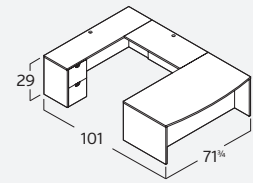

JA-133N
U-Desk. Bowfront
w/ 42" Bridge
$3,790