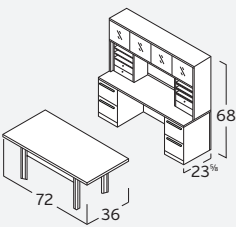

VL-728L (left)
 U Station Configuration
 w/ 42\"/>

VL-730R (right)
 U Station Configuration
 w/ 42\"/>

VL-735L (left)
 U Station Configuration
 w/ 36\"/>

VL-707N
 Desk Station Configuration
 \$7,311

VL-748L (left)
 U Station Configuration
 w/ 42\"/>