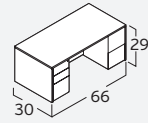

JADE
COMPONENTS & TYPICALS

Add 21% tariff price increase to the list prices contained in this brochure excluding graded in textiles seat cushion covers. Effective June 10, 2019