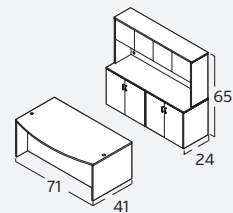

AM-383N
Desk, Credenza, Configuration
$2,259