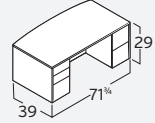

JADE
COMPONENTS & TYPICALS

Add 21% tariff price increase to the list prices contained in this brochure excluding graded in textiles seat cushion covers. Effective June 10, 2019