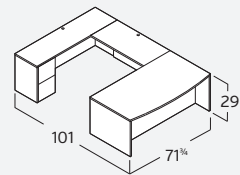

RU-228N
U-Desk. Bowfront
w/ 42" Bridge
$3,558