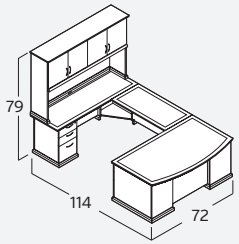

EM-419N
U-Desk. Configuration
w/ 48" Bridge
$9,538

RUBY
COMPONENTS & TYPICALS

Add 21% tariff price increase to the list prices contained in this brochure excluding graded in textiles seat cushion covers.
Effective June 10, 2019