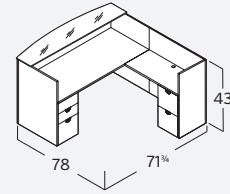

JA-124N
L-Desk. Bowfront. Reception. Glass Transaction Shelf
w/ 42" Return
$3,655