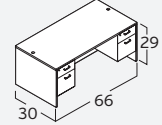

TO SPECIFY, PLEASE COMPLETE THE PRODUCT CODE BY INCLUDING FINISH CODE:
MAPL HARD ROCK MAPLE CHER MOCHA CHERRY MAHO SIENNA MAHOGANY BLKC BLACK CHERRY WLNT PARK WALNUT GREY VALLEY GREY
EXAMPLE PRODUCT CODE: AM-415N.CHER DESK, DOUBLE PED RECTANGULAR, MOCHA CHERRY FINISH

AMBER TYPICALS

VERDE
COMPONENTS & TYPICALS

Add 21% tariff price increase to the list prices contained in this brochure excluding graded in textiles seat cushion covers. Effective June 10, 2019