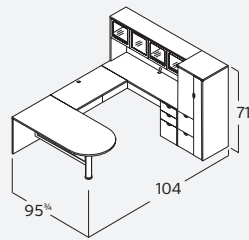

JA-156N
U-Desk. Configuration
w/ 48" Bridge
$6,758

SEATING & ACCESSORIES

Add 21% tariff price increase to the list prices contained in this brochure excluding graded in textiles seat cushion covers. Effective June 10, 2019