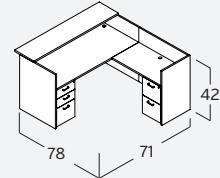

AM-399N
L-Desk, Reception with Wood Transaction Top
w/ 42" Return
$1,430