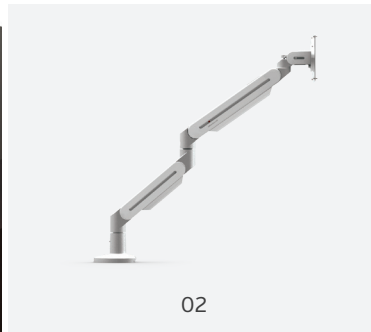

- / 01 – DIE-CAST ALUMINUM GROMMETS STANDARD POWDER COAT
- / 02 – KITT™ COMPUTER MONITOR ARMS
- / 03 – HUTCH ORGANIZER
- / 04 – SATIN ANODIZED ALUMINUM DRAWER PULL
- / 05 – PIVOT TABLE BASE & MOBILE PED WITH BRAKE CASTERS
- / 06 – WIRE MANAGEMENT ACCESSIBLE LEGS
- / 07 – WIRE MANAGEMENT ACCESSIBLE CREDENZA
- / 08 – OPTIONAL KEY ALIKE LOCK
- / 09 – EUROPEAN STYLE CONCEALED HINGES
- / 10 – CLARO™ LED LIGHTS
- / 11 – TECHNOLOGY SUPPORTED PANEL BASE