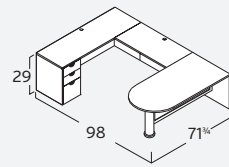

JA-151N
U-Desk. Bullet Shape. Metal Leg/Glass Panel
w/ 42" Bridge
$3,023