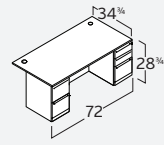

TO SPECIFY, PLEASE COMPLETE THE PRODUCT CODE BY INCLUDING FINISH CODE: ESP ESPRESSO LAT LATTE
EXAMPLE PRODUCT CODE: VL-607N.ESP DESK. RECTANGULAR | PED 2F/2B1F. ESPRESSO FINISH

VERDE TYPICALS

VL-607N
Desk. Rectangular | Ped 2f/Ped 2b1f
34 1/4\"/>