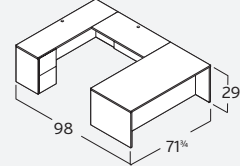

RU-223N
L-Desk. Bowfront. Reception. Wood Transaction Shelf
w/ 42" Return
\$3,338

RU-224N
U-Desk. Rectangular
w/ 42" Bridge
\$3,501

RU-228N
U-Desk. Bowfront
w/ 42" Bridge
\$3,558

RU-256N
U-Desk. Configuration
w/ 48" Bridge
\$4,956