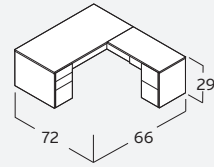

RU-207N
L-Desk. Rectangular
w/ 42" Return
$2,632