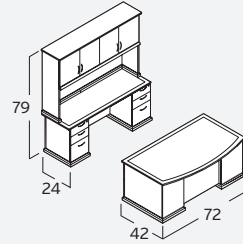

EM-412N
 L-Desk. Bowfront. Reception
 w/ 42" Return
 \$5,887

EM-413N
 U-Desk. Rectangular
 w/ 48" Bridge
 \$7,082

EM-414N
 U-Desk. Bowfront
 w/ 48" Bridge
 \$7,190

EM-416N
 Desk. Credenza. Configuration
 \$8,740