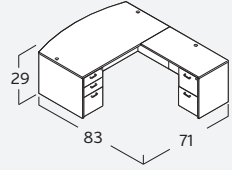

AM-415N
Desk, Double Ped. Rectangular
30"Dx71"W
$1,049

AM-321N
L-Desk, Bowfront
w/ 42" Return
$1,285