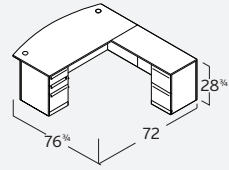

VL-625N
L Desk. Bowfront | Ped 2b1f/Ped 2f
w/ 42\"/>