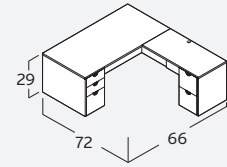

JA-107N
L-Desk. Rectangular
w/ 42" Return
$2,801