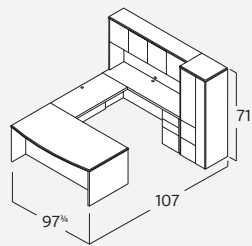

RU-245N
U-Desk. Configuration
w/ 48" Bridge
$6,851

JADE
COMPONENTS & TYPICALS

Add 21% tariff price increase to the list prices contained in this brochure excluding graded in textiles seat cushion covers. Effective June 10, 2019