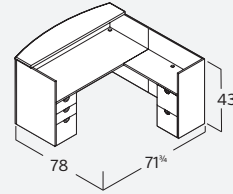

JADE TYPICALS

JA-101N
 Desk. Double Ped. Rectangular
 30"Dx66"W
\$2,279

JA-103N
 Desk. Double Ped. Bowfront
 35 3/4/39"Dx71 1/4"W
\$2,527

JA-107N
 L-Desk. Rectangular
 w/ 42" Return
\$2,801

JA-111N
 L-Desk. Bowfront
 w/ 42" Return
\$3,049